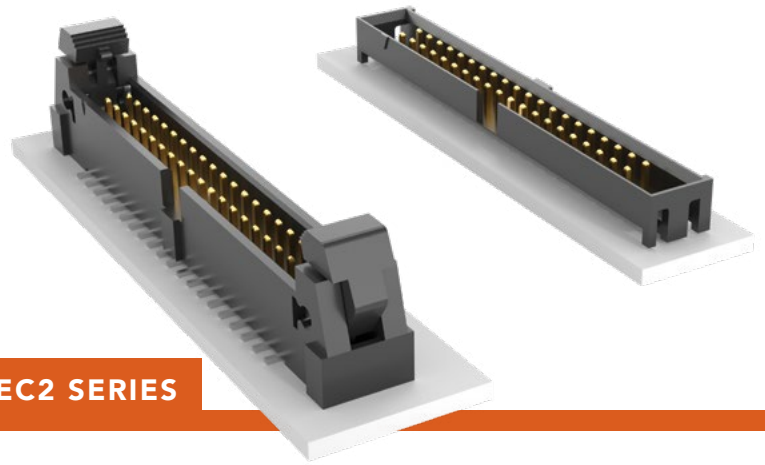

SHROUDED IDC HEADERS

(2.00 mm) .0787" PITCH • ETMM/EHT/EC2 SERIES

ETMM

Mates:
TCSD, TCMD

EHT

Mates:
TCSD

SPECIFICATIONS

Insulator Material:
Black Liquid Crystal Polymer
Terminal Material:
Phosphor Bronze
Plating:
Sn or Au over
50 μ" (1.27 μm) Ni
Operating Temp Range:
-55 °C to +125 °C

PROCESSING

Lead-Free Solderable:
Yes
SMT Lead Coplanarity:
EHT = (0.10 mm) .004" max
ETMM = (0.13 mm) .005" max*
*(.004" stencil solution may be available; contact ipg@samtec.com)

TYPE STRIP	1	NO. PINS PER ROW	02	PLATING OPTION	D	TAIL OPTION	OTHER OPTION
ETMM		05, 08, 10, 12, 13, 15, 17, 20, 22, 25 (Standard sizes)		-F = Gold Flash on post, Matte Tin on tail -L = 10 μ" (0.25 μm) Gold on post, Matte Tin on tail		-TH = Through-hole -RA = Right-angle -SM = Surface Mount	-“XX” = Polarized Position -LC = Locking Clip (N/A with -RA) (Manual placement required) -K = (7.50 mm) .295" DIA Polyimide Film Pick & Place Pad (-SM only) -TR = Tape & Reel (-SM only) -FR = Full Reel Tape & Reel (must order max. quantity per reel; contact Samtec for quantity breaks) (-SM only)

EHT	1	NO. PINS PER ROW	01	PLATING OPTION	D	TAIL OPTION	OTHER OPTION
EJECTOR HEADER CAP (Locks TCSD cable to EHT header)		05, 08, 10, 12, 13, 15, 17, 20, 22, 25		-F = Gold flash on post, Matte Tin on tail -L = 10 μ" (0.25 μm) Gold on post, Matte Tin on tail		Leave blank for Through-hole -RA = Right-angle -SM = Surface Mount	-“XX” = Polarized Position -SR = Strain Relief (Leave Blank for no strain relief) -LC = Locking Clip (-SM only) (Manual placement required) -K = (7.50 mm) .295" DIA Polyimide Film Pick & Place Pad (-SM only) -P = Pick & Place Pad (-SM only) -TR = Tape & Reel (-SM only) -FR = Full Reel Tape & Reel (must order max. quantity per reel; contact Samtec for quantity breaks) (-SM only)