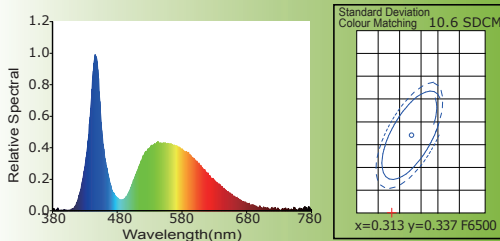

Light Spectrum Test Report

SPECIFICATION		MA-1004A
Main body	Lens material	Glass
	Magnification	3D (1.75X)
	Lens size	127x79 mm
	Light source	56 pcs LEDs
	Energy consumption	9 W
	Color temperature	6000~7000 Kelvin
	Luminance	about 650 Lumen
Switching adapter	Overall length	38 x 18.5 x 19 cm
	Input	110~120V AC, 50/60Hz
	Output plug type	DC21V 0.35A
Standard accessories		Adapter & Hex key : H4.0x65x22 mm
Certificate