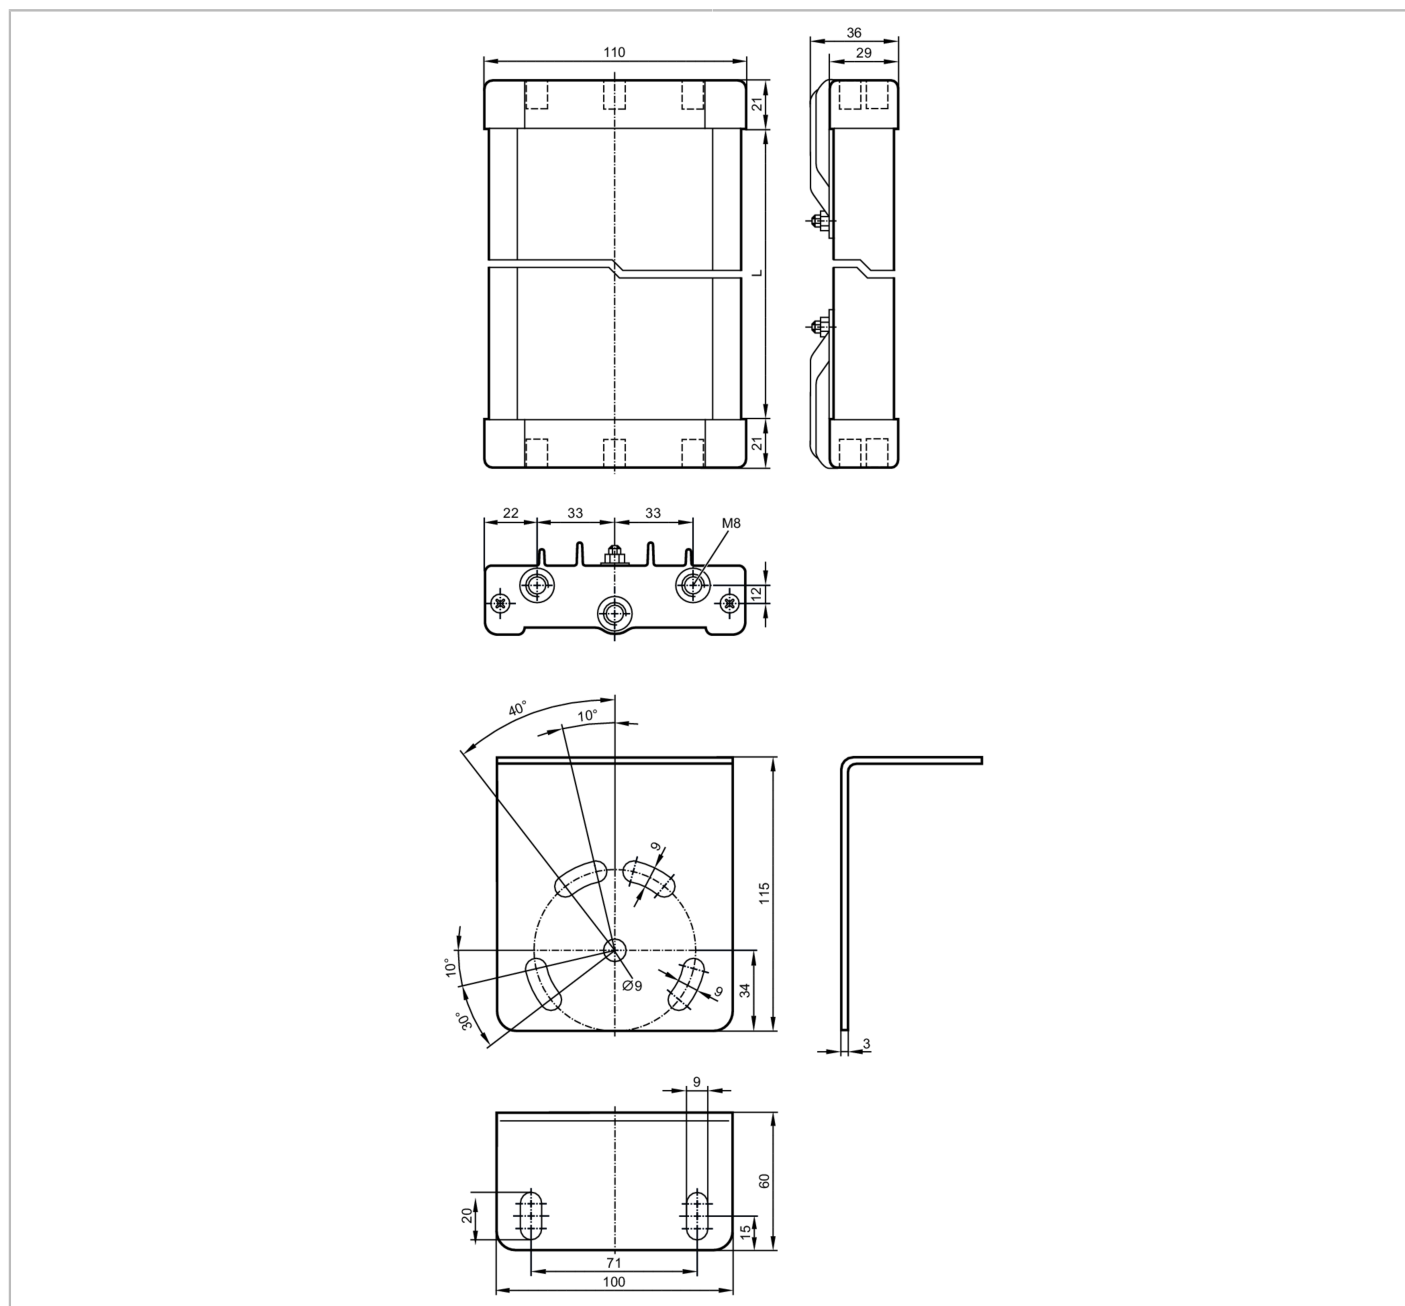

EY1004

Corner mirror for safety light grids

DEFLECTION MIRROR 715 LENGTH

Application	
Design	for safety light grids
Operating conditions	
Ambient temperature	[°C] -10...55
Mechanical data	
Weight	[g] 4070
Materials	aluminium epoxy-powder coated; plastics; Accessories: steel galvanised
Length	[mm] 715
Accessories	
Items supplied	screws: 4 x M8
	hexagon nuts: 4 x M8
	washers: 4

EY1004

Corner mirror for safety light grids

DEFLECTION MIRROR 715 LENGTH

Remarks

Pack quantity

1 pcs.