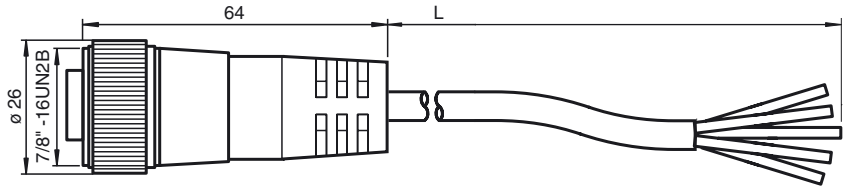

Model Number

V95-G-YE2M-STOOW

Female cordset, 7/8", 5-pin, STOOW cable

Features

- Thread 7/8 inch

Dimensions

Technical data

General specifications

Number of pins	5
Connection 1	socket
Construction type 1	straight
Threading 1	7/8 inch
Connection 2	cable end

Electrical specifications

Operating voltage	U_B	max. 600 V
Operating current	I_B	8 A
Volume resistance		< 5 mΩ

Ambient conditions

Ambient temperature	-40 ... 105 °C (-40 ... 221 °F)
---------------------	---------------------------------

Mechanical specifications

Degree of protection	IP67	
Material		
Contacts	Cu alloy gold plated	
Body	PVC, yellow	
Cable	PVC	
Slotted nut	nickel-plated brass	
Core insulation	PVC	
Cable	fine-strand, flexible	
Sheath diameter	Ø 12.9 mm	
Bending radius	10 x cable diameter	
Color	yellow	
Cores	5 x 1.5 mm ² (16 AWG)	
Length	L	2 m
Note	STOOW UL Standard	