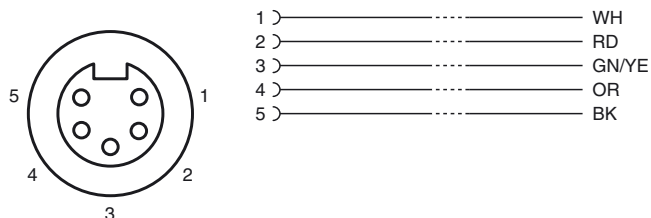

Electrical connection

Release date: 2018-04-10 11:06 Date of issue: 2018-04-10 912591_eng.xml

Refer to "General Notes Relating to Pepperl+Fuchs Product Information".