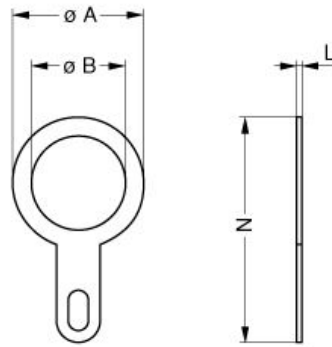

[Catalog](#)

TECHNICAL DETAILS

Mechanics

Shell Style/Model	GCA*: Earthing washer
Keying	No keying
Housing Material	Aluminum alloy (anodized) shell and collet nut, nickel plated [SAE AMS QQ N 290] brass latch sleeve and mid pieces
Weight	.19 g

DRAWINGS

No keying

Dimensions

	A	B	L	N
mm.	9.5	7.1	0.4	18.2
in.	0,37	0,28	0,02	0,72

RECOMMENDED BY LEMO

Tools

LEMO products and services are provided "as is". LEMO makes no warranties or representations with regard to LEMO product & services or use of them, express, implied or statutory, including for accuracy, completeness, or security. The user is fully responsible for his products and applications using LEMO components.