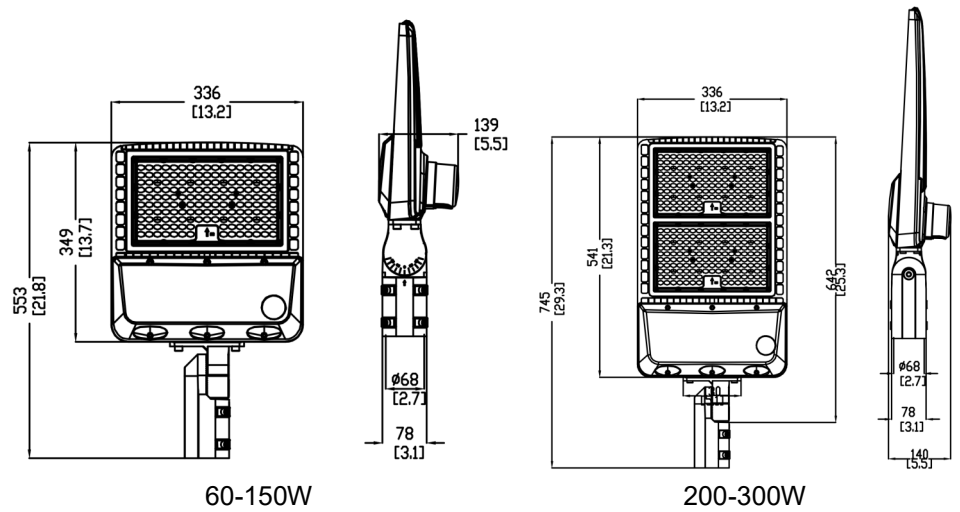

Lighting Parameters

Input Voltage	100-277VAC / 200-480VAC
CCT	4000K, 5000K, 5700K
CRI	RA>70
Lumen Efficiency	130lm/W
Working temperature	-40°F~104°F
Power Factor	≥0.95
Frequency	50/60 Hz
Lifetime	>50,000Hrs
Distribution	Type II/Type III/ Type IV/ Type V

Dimensions

Mounting Options

Slip Fitter (SF)

Trunnion (TR)

U Bracket

Additional Options

Input Voltage: 100-277VAC:

Model	SB-60W	SB-100W	SB-120W	SB-150W	SB-200W	SB-240W	SB-300W
Power	60W	100W	120W	150W	200W	240W	300W
Lumious Flux 130lm/W	7800LM	13000LM	15600LM	19500LM	26000LM	31200LM	39000LM
Replaces HID	180W	320W	400W	450W	600W	750W	1000W
LEDs Quantity	68	98	126	154	196	252	308

Input Voltage: 200-480VAC:

Model	SB-HV-100W	SB-HV-150W	SB-HV-200W	SB-HV-300W
Power	100W	150W	200W	300W
Lumious Flux 130lm/W	13000LM	19500LM	26000LM	39000LM
Replaces HID	320W	450W	600W	1000W
LEDs Quantity	98	154	196	308