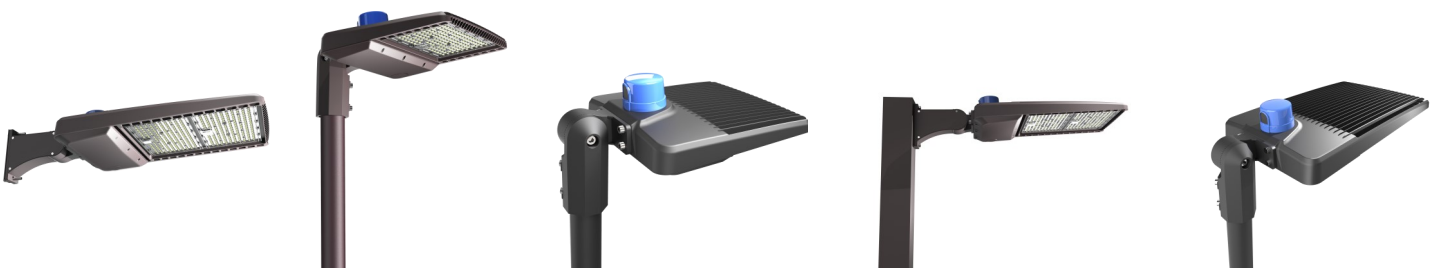

Catalog #:	
Project :	
Type :	Date:
Notes:	

LED Shoe Box Light

TK-SAL2

DESCRIPTION

LED Shoebox light is perfect fixture for medium height parking lot poles and new construction applications in industrial, warehouse, manufacturing, commercial, office, residential, and hospitality facilities.

APPLICATIONS

Ideal for lighting general outdoor, wet location and commercial area lighting. Replaces Metal Halide for superior energy efficiency and slim aesthetics.

Specification Features

Controls / Dimming

Installation / Mounting

Luminaire is easy to Surface Mount install. Five Mounting Options: Direct, Slip Fitter, Square/Round Pole Bracket, Trunnion and U bracket.

Ordering Information				Example: TK-SAL2-150W-YXX-P		
Fixture Type	Wattage	CRI	CCT	Options	Voltage	
TK-SAL2 LED Shoe Box Light	60W	7 - 70	30 - 3000K	X Blank - Non-Dimmable D - Dimming P - Photocell M - Motion Sensor	H Blank - 100 - 277V H - 200 - 480V	
	100W	8 - 80	40 - 4000K			
	120W	9 - 90	50 - 5000K			
	150W		57 - 5700K			
	200W					
240W						
300W						