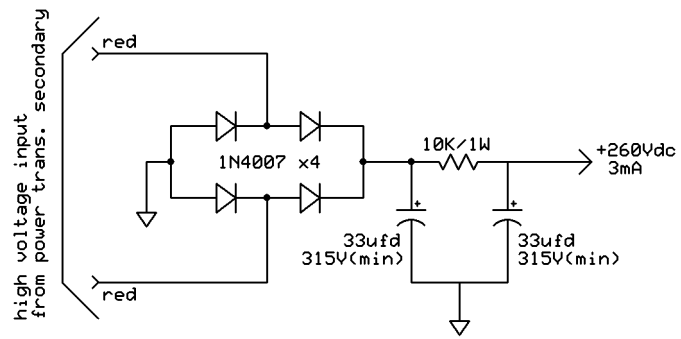

Primary and Secondary Schematic

Outline Measurements

Recommended Rectifier and Filter

TubeDepot.com		
"The Button" pwr xfmr		
Robert Hull	Rev 1.0	Page 1 of 1
	10/21/2009	