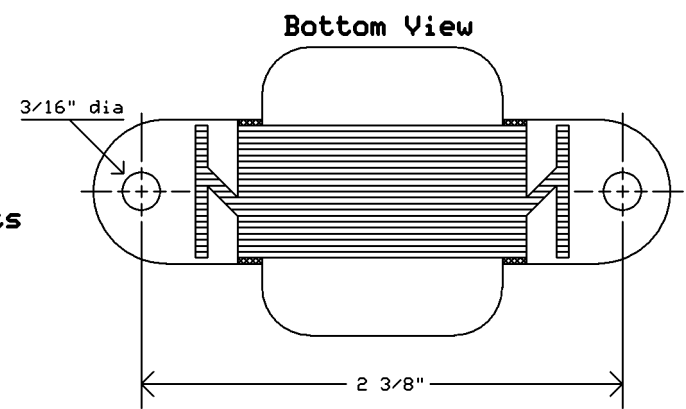

Primary and Secondary Schematic

Outline Measurements

Recommended Rectifier and Filter

TubeDepot.com		
"The Button" pwr xfmr		
Robert Hull	Rev 1.0	Page 1 of 1
	10/21/2009	