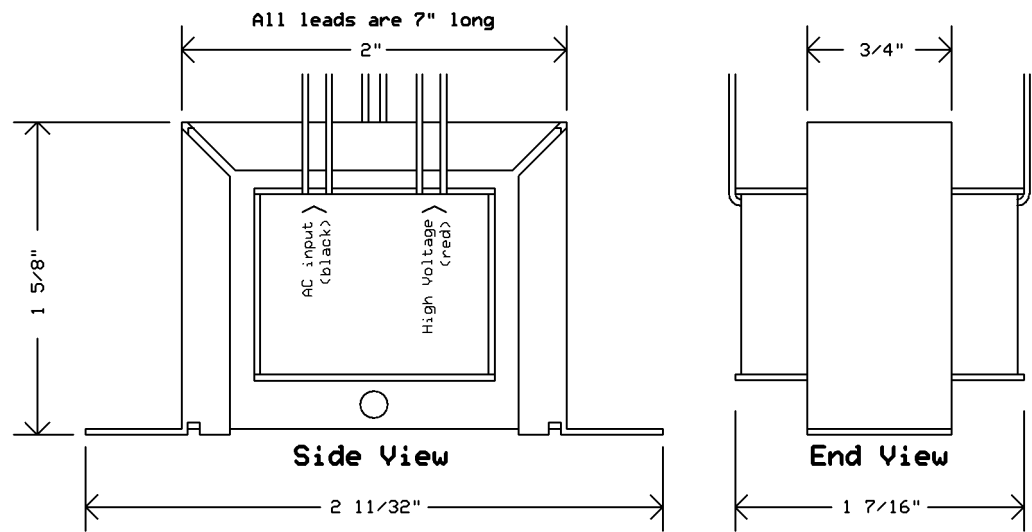

Primary and Secondary Schematic

Outline Measurements

Recommended Rectifier and Filter

TubeDepot.com		
"The Button" pwr xfmr		
Robert Hull	Rev 1.0	Page 1 of 1
	10/21/2009	