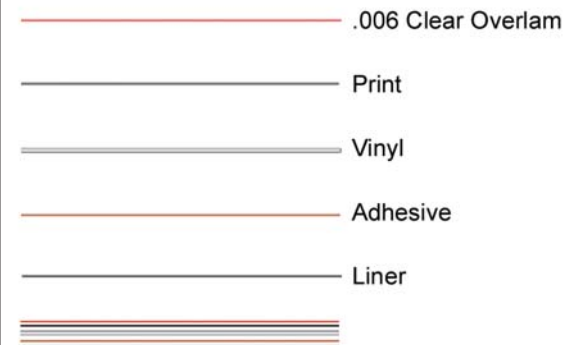

Layers that make up Printed Vinyl Tape

Made in America

Aisle Marking Tape, Static Sensitive Area

ESD SYSTEMS.com

ESD SYSTEMS.COM
432 NORTHBORO ROAD CENTRAL
MARLBORO, MA 01752 USA
TEL. (508) 485-7390 FAX (508) 480-0257

Visit our online
library of Tech Drawings:
<http://www.esdsystems.com>

DRAWING NUMBER

TD-16070

DATE

11/04