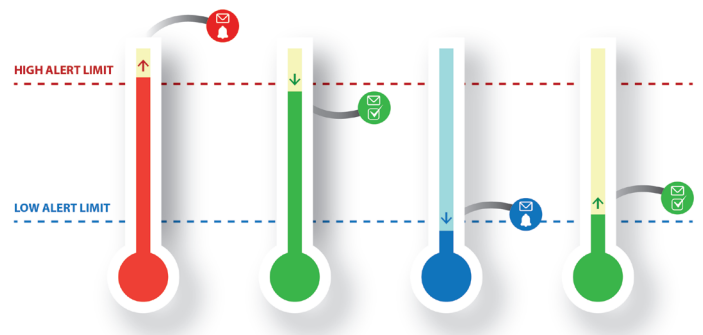

Wireless Alert TP

Wireless Alert TP is a battery-powered temperature sensor that sends a warning email if a user-set level is reached. Simply select your temperature limits and connect to any Wi-Fi network using the FilesThruTheAir mobile app.

- -40 to +125 °C temperature probe with 1.5m cable
- User-configurable high and low temperature limits
- Sends email alerts and scheduled status reports
- Flashing alert indicator
- Wi-Fi connected
- Simple to set up using the free mobile app
- Two years' battery life (typical)
- No ongoing subscription fees
- Includes sticky pad for wall mounting

The Wireless Alert TP can be set up to monitor temperature limits in a variety of applications. High and low temperature limits are user-configurable between -40 and 125 °C (-40 and 257 °F). The device will trigger a notification email, sent to a user-selected address, if the temperature limits are breached and when the temperature returns to normal. In addition to this, the device can send a scheduled summary email detailing minimum, maximum and average temperature, as well as battery level, number of alerts, and total time spent in alert.

Specifications

	Minimum	Typical	Maximum	Unit
Probe Measurement Range	-40 (-40)		125 (257)	°C (°F)
Device Operating Temperature	-18 (-0)		+55 (131)	°C (°F)
Alert Levels	User-configurable, within probe measurement range stated above			
Measurement Resolution		1 (1)		°C (°F)
Measurement Accuracy		+/-1 (-40 to +80°C) (+/-2 (-40 to +176°F))		°C (°F)
Response Time	< 1 minute			
Environmental Conditions	Device: indoor use only (IP5X), Probe: waterproof (IP67)			
Probe Length		1.5		m
Product Dimensions (excluding probe)	69 x 32 x 22 (2.7 x 1.3 x 0.9)			mm (inches)
Battery Type	2 x 1.5V Alkaline LR03/UM4/AAA			
Battery Life		2*		Years
Wi-Fi	WPA/WPA-2 Personal - 802.11bgn (2.4GHz)**			