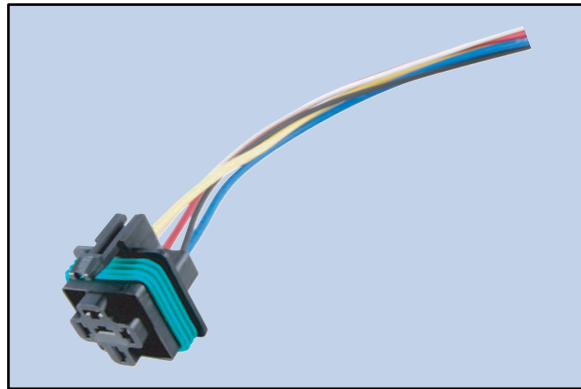

Accessories

R95-191

Features

- For Weatherproof R51 Series Relays
- 18 AWG Coil and 14 AWG Contacts
- 11 Inch Wire Leads

5-Pin Weatherproof Automotive Socket w/Wire Leads

RLY9009

For use with the following sockets:

- R95-132
- R95-133

Hold Down Clip

RLY9010

For use with the following sockets:

- R95-101
- R95-102
- R95-104
- R95-113
- R95-114
- R95-115
- R95-116
- R95-117
- R95-118
- R95-119
- R95-123
- R95-124
- R95-156
- R95-159

Hold Down Spring

RLY9011

For use with the following sockets:

- RLY9134
- RLY9135

Hold Down Clip