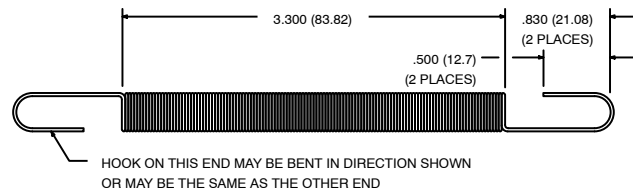

Accessories

R95-191

Features

- For Weatherproof R51 Series Relays
- 18 AWG Coil and 14 AWG Contacts
- 11 Inch Wire Leads

5-Pin Weatherproof Automotive Socket w/Wire Leads

RLY9009

For use with the following sockets:

- R95-132
- R95-133

Hold Down Clip

RLY9010

For use with the following sockets:

- R95-101
- R95-102
- R95-104
- R95-113
- R95-114
- R95-115
- R95-116
- R95-117
- R95-118
- R95-119
- R95-123
- R95-124
- R95-156
- R95-159

Hold Down Spring

RLY9011

For use with the following sockets:

- RLY9134
- RLY9135

Hold Down Clip