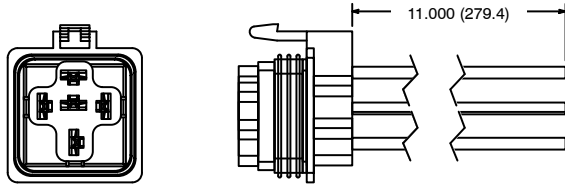

Accessories

R95-191

Features

- For Weatherproof R51 Series Relays
- 18 AWG Coil and 14 AWG Contacts
- 11 Inch Wire Leads

5-Pin Weatherproof Automotive Socket w/Wire Leads

RLY9009

For use with the following sockets:

- R95-132
- R95-133

Hold Down Clip

RLY9010

For use with the following sockets:

- R95-101
- R95-102
- R95-104
- R95-113
- R95-114
- R95-115
- R95-116
- R95-117
- R95-118
- R95-119
- R95-123
- R95-124
- R95-156
- R95-159