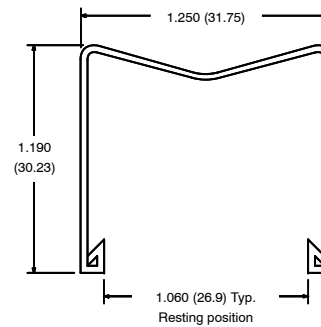

Accessories

R95-191

Features

- For Weatherproof R51 Series Relays
- 18 AWG Coil and 14 AWG Contacts
- 11 Inch Wire Leads

5-Pin Weatherproof Automotive Socket w/Wire Leads

RLY9009

For use with the following sockets:

- R95-132
- R95-133

Hold Down Clip

RLY9010

For use with the following sockets:

- R95-101
- R95-102
- R95-104
- R95-113
- R95-114
- R95-115
- R95-116
- R95-117
- R95-118
- R95-119
- R95-123
- R95-124
- R95-156
- R95-159