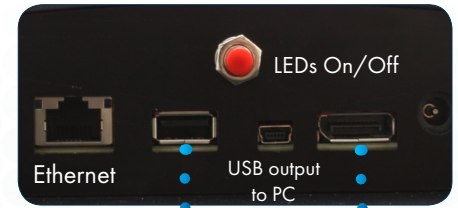

Features:

- 30x optical, up to 300x digital magnification
- DisplayPort and USB output
- Built-in LEDs with On/Off switch
- Fixed 9-inch working distance
- Auto focus camera
- Includes remote control for on-screen settings

Backside

Built-in image capture to USB drive