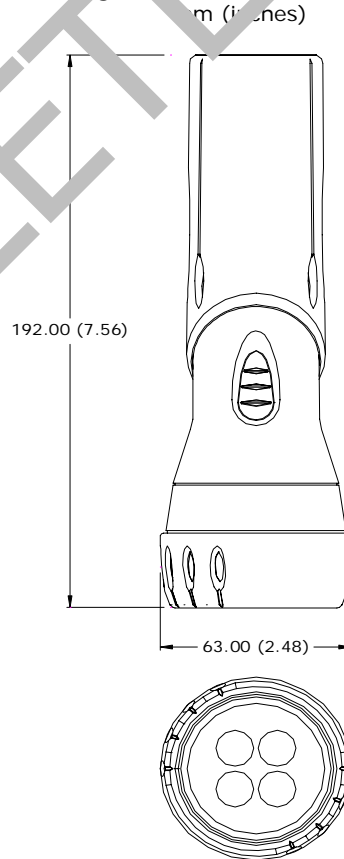

CLED2D
(4) LED Flashlight

Specifications

Designation: Energizer Flashlight
Power Source: Two D Size Batteries (ANSI/NEDA 13 Series)
Lamp: LED (4)
 (Rated at 3.6V, 0.02A)
Lamp Life: Rated at Lifetime
Lamp Output: Rated at 5.6 Candela
Typical Weight: 150 grams (5.3 oz.) (without batteries)

Features

- (4) Superbright White LED's
- Soft Touch Rubber Jacket for Body and Lens Hood
- 2D Cells (extra long run time)
- New Reflector and Lens
- Modern Styling and Colors

Physical Dimensions

Typical Battery Service