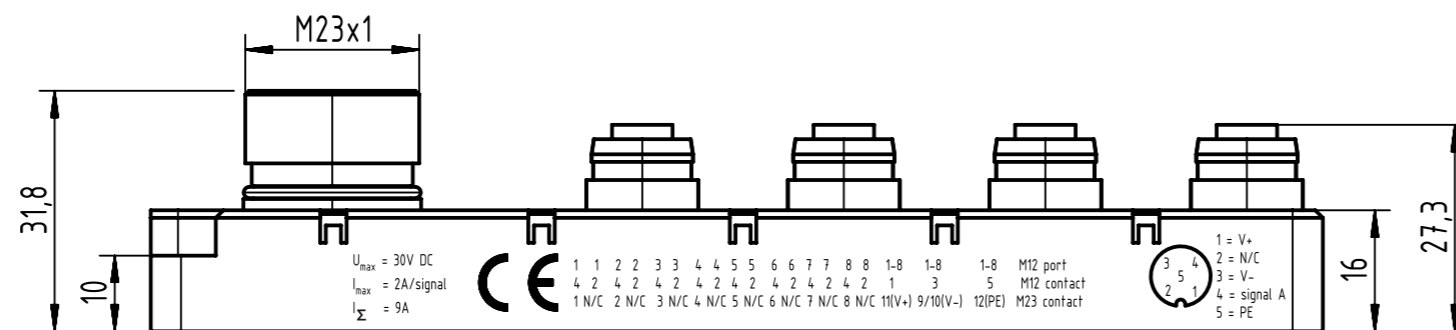

Loading plan

- Protection level: IP67
- Temperature range: -25°C ... +85°C

All Dimensions in mm		Tech. Character.		Free size tol.		According to production drawing	
All rights reserved		Created by COSTEA Costea	Inspected by 402676 Gross	Standardisation MUNTEANV Muntean	Date 2020-04-16	State Final Release	
Department HCS - RO		Title har-SAB M12/8/4p M23/12p		Doc-Key / ECM-Nr. 100831474/UGD/001/B 500000171205		Rev. B Page 1/1	
HARTING Customised Solutions D-32339 Espelkamp		Type TB	Number 090700221200				