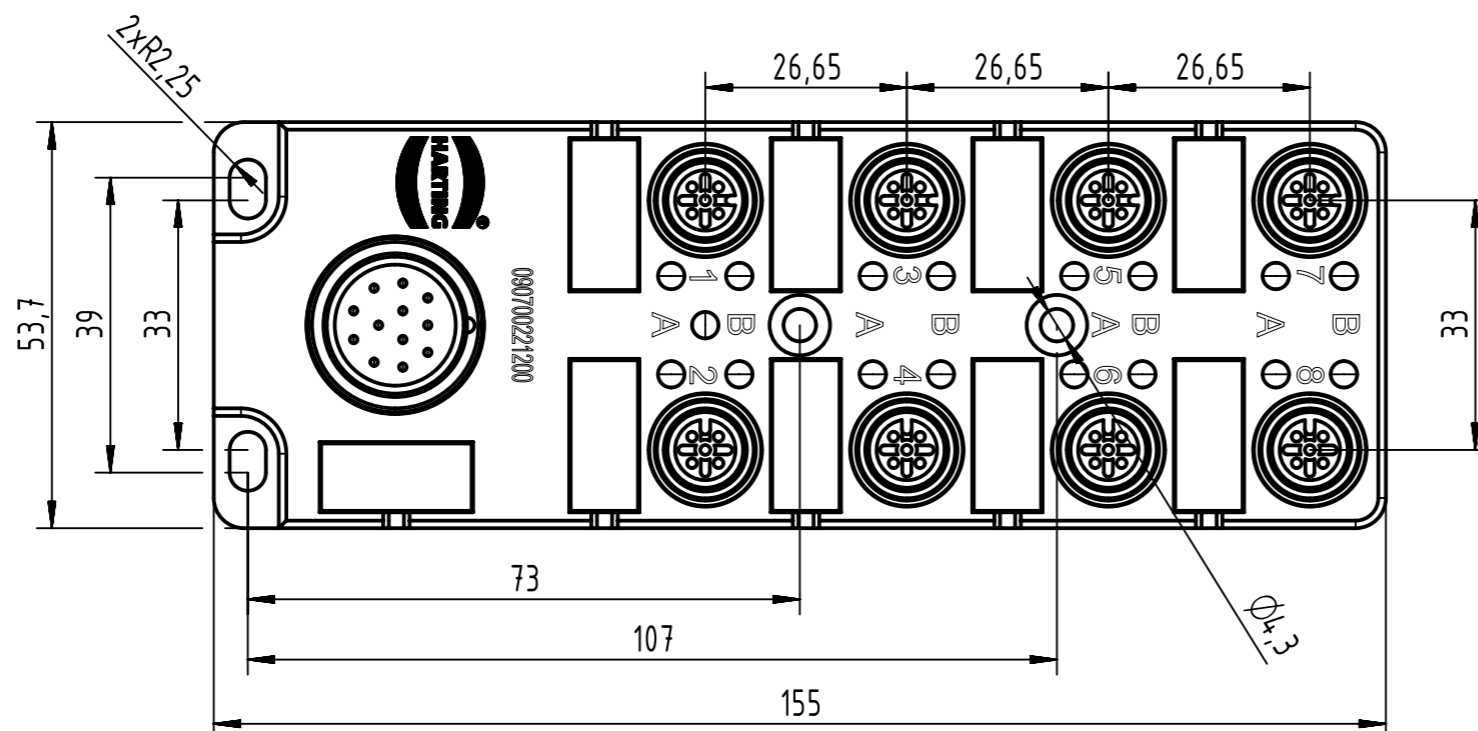

Loading plan

- Protection level: IP67
- Temperature range: -25°C ... +85°C

All Dimensions in mm		Tech. Character.		Free size tol.		According to production drawing	
All rights reserved		Created by COSTEA Costea	Inspected by 402676 Gross	Standardisation MUNTEANV Muntean	Date 2020-04-16	State Final Release	
Department HCS - RO		Title har-SAB M12/8/4p M23/12p		Doc-Key / ECM-Nr. 100831474/UGD/001/B 500000171205		Rev. B Page 1/1	
HARTING Customised Solutions D-32339 Espelkamp		Type TB	Number 090700221200				