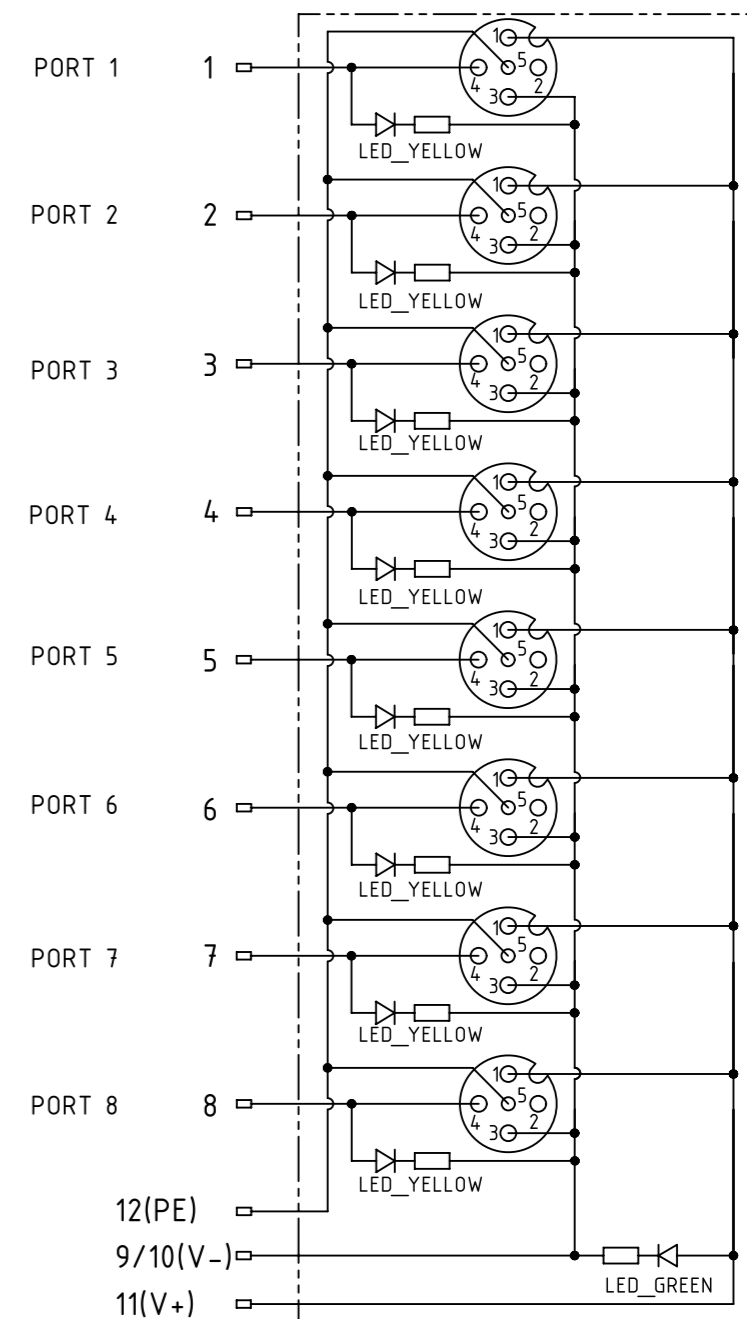

Loading plan

- Protection level: IP67
- Temperature range: -25°C ... +85°C

All Dimensions in mm		Tech. Character.		Free size tol.		According to production drawing	
All rights reserved		Created by COSTEA Costea	Inspected by 402676 Gross	Standardisation MUNTEANV Muntean	Date 2020-04-16	State Final Release	
Department HCS - RO		Title har-SAB M12/8/4p M23/12p		Doc-Key / ECM-Nr. 100831474/UGD/001/B 500000171205		Rev. B Page 1/1	
HARTING Customised Solutions D-32339 Espelkamp		Type TB	Number 090700221200				