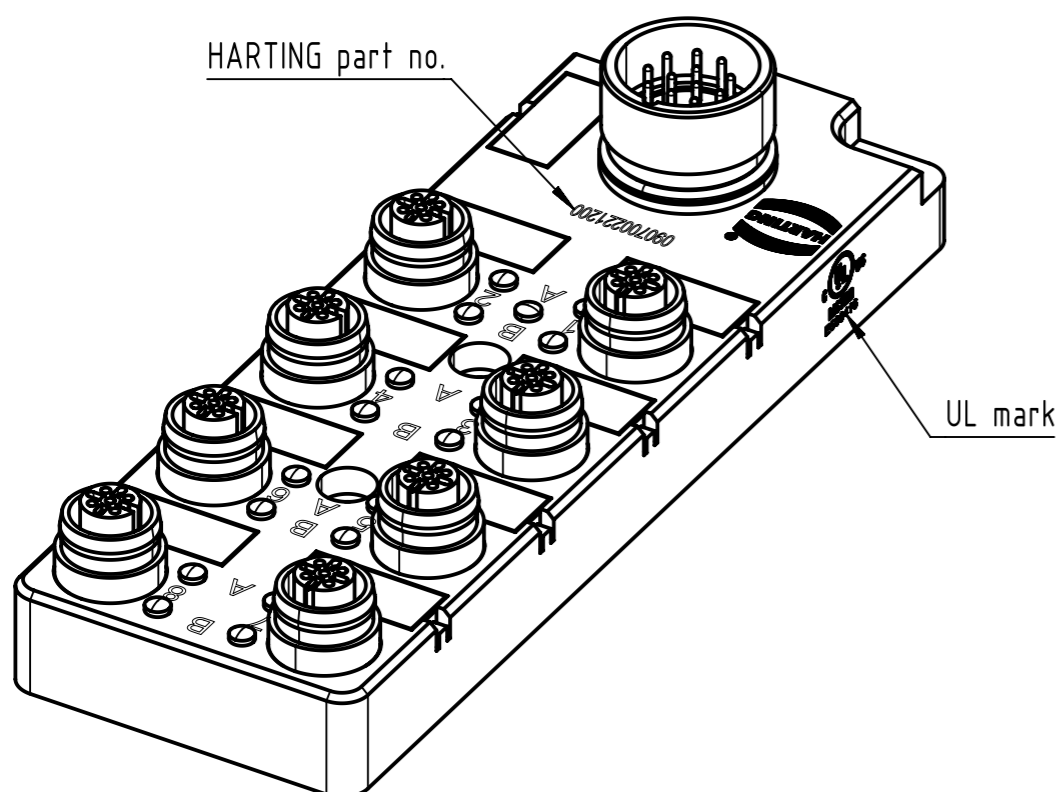

Loading plan

- Protection level: IP67
- Temperature range: -25°C ... +85°C

All Dimensions in mm		Tech. Character.		Free size tol.		According to production drawing	
All rights reserved		Created by COSTEA Costea	Inspected by 402676 Gross	Standardisation MUNTEANV Muntean	Date 2020-04-16	State Final Release	
Department HCS - RO		Title har-SAB M12/8/4p M23/12p		Doc-Key / ECM-Nr. 100831474/UGD/001/B 500000171205		Rev. B Page 1/1	
HARTING Customised Solutions D-32339 Espelkamp		Type TB	Number 090700221200				