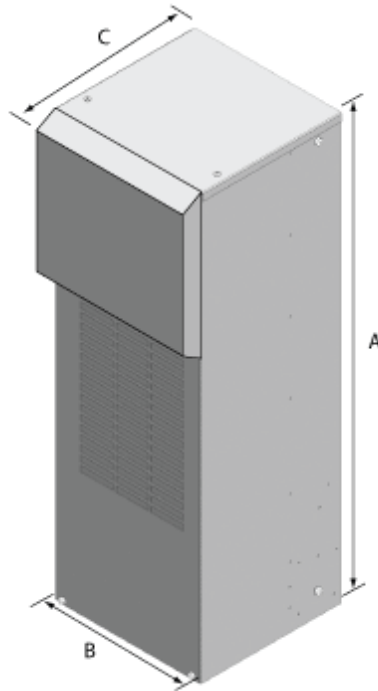

Part Number	A	B	C
DTS3145A115LG	36.65	11.89	14.40
DTS3145A230LG	36.65	11.89	14.40
DTS3145A460LG	36.65	11.89	14.40
DTS3245A115LG	53.00	16.00	14.40
DTS3245A230LG	54.00	16.00	14.40
DTS3245A460LG	54.00	16.00	14.40

* For ANSI 61 Gray replace LG with GY

Electrical Data	DTS3145A115LG	DTS3145A230LG	DTS3145A460LG	DTS3245A115LG	DTS3245A230LG	DTS3245A460LG
Rated Voltage	115 V 60 Hz	230 V 50/60 Hz	460 V 50/60 Hz	115 V 60 Hz	230 V 50/60 Hz	460 V 50/60 Hz
Range of Operation	103-127 V	198-252 V	360-506 V	103-127 V	198-252 V	360-506 V
Power Consumption	1000 W	1020 W	1283 W	1600 W	1600 W	1700 W
Running Amps	8.5 A	4.5 A	1.8 A	13 A	6.5 A	2.6 A
Starting Current	48 A	26 A	16 A	57 A	30 A	8 A
Line Cord	Terminal Block	Terminal Block	Terminal Block	Terminal Block	Terminal Block	Terminal Block

Refrigeration Data	DTS3145A115LG	DTS3145A230LG	DTS3145A460LG	DTS3245A115LG	DTS3245A230LG	DTS3245A460LG
Cooling Capacity	6142 BTU (1800 W)	6995 BTU (2050 W)	6995 BTU (2015 W)	11600 BTU (3400 W)	11000 BTU (3200 W)	12000 BTU (3500 W)
Type of Refrigerant	134a	134a	134a	134a	134a	134a
Adjustable Control Range	+ 77...+ 131 / + 25...'+ 45C Factory setting +95/+35C	+ 77...+ 131 / + 25...'+ 45C Factory setting +95/+35C	+ 77...+ 131 / + 25...'+ 45C Factory setting +95/+35C	+ 77...+ 131 / + 25...'+ 45C Factory setting +95/+35C	+ 77...+ 131 / + 25...'+ 45C Factory setting +95/+35C	+ 77...+ 131 / + 25...'+ 45C Factory setting +95/+35C
Max. Ambient Air Temp	+131 F (+55 C)	+131 F (+55 C)	+131 F (+55 C)	+131 F (+55 C)	+131 F (+55 C)	+131 F (+55 C)
Min. Ambient Air Temp	+59 F (+15 C)	+59 F (+15 C)	+59 F (+15 C)	+59 F (+15 C)	+59 F (+15 C)	+59 F (+15 C)
Air Capacity (unrestricted)	Internal Circulation 341 CFM	Internal Circulation 341 CFM	Internal Circulation 341 CFM	Internal Circulation 706 CFM	Internal Circulation 706 CFM	Internal Circulation 706 CFM
	External Circulation 706 CFM	External Circulation 706 CFM	External Circulation 706 CFM	External Circulation 706 CFM	External Circulation 706 CFM	External Circulation 706 CFM