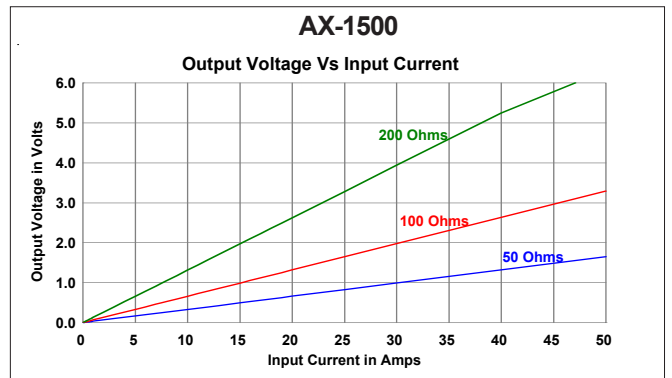

Mechanical Dimension

Dimensions are in mm. General Tolerance $\pm 0.25\text{mm}$ unless specified.
Pin Pitch Tolerance: $\pm 0.1\text{mm}$

Output Voltage Vs Input Current

Saturation Current Response

Phase Angle Vs Primary Current