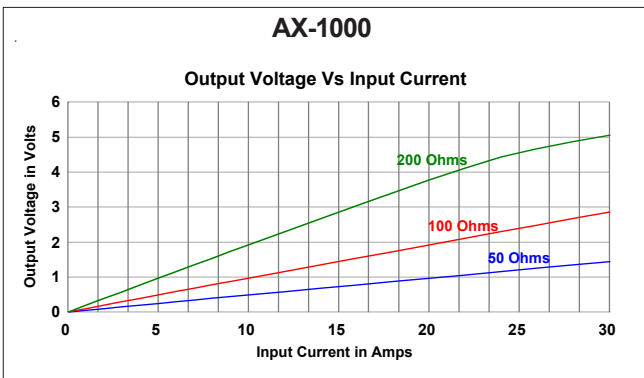

Mechanical Dimension

Dimensions are in mm. General Tolerance $\pm 0.25\text{mm}$ unless specified.
Pin Pitch Tolerance: $\pm 0.1\text{mm}$

Output Voltage Vs Input Current

Saturation Current Response

Phase Angle Vs Primary Current