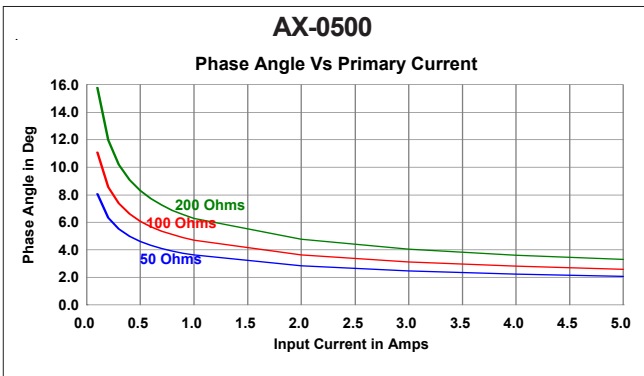

Mechanical Dimension

Dimensions are in mm. General Tolerance $\pm 0.25\text{mm}$ unless specified.
Pin Pitch Tolerance: $\pm 0.1\text{mm}$

Output Voltage Vs Input Current

Saturation Current Response

Phase Angle Vs Primary Current