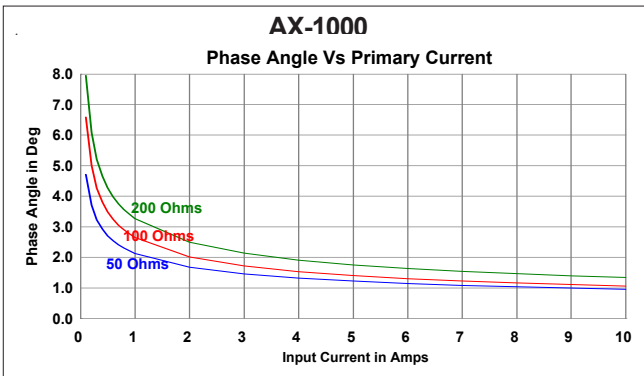

Mechanical Dimension

Dimensions are in mm. General Tolerance $\pm 0.25\text{mm}$ unless specified.
Pin Pitch Tolerance: $\pm 0.1\text{mm}$

Output Voltage Vs Input Current

Saturation Current Response

Phase Angle Vs Primary Current