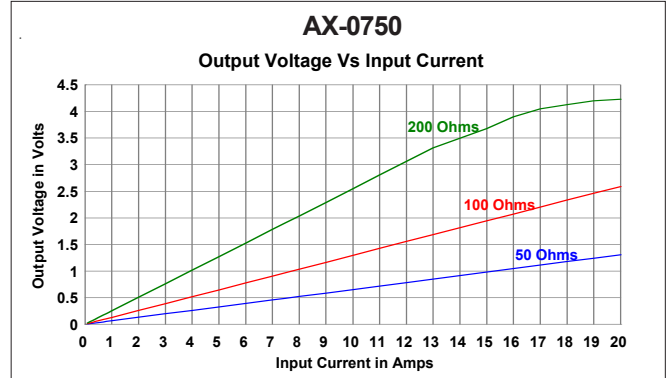

Mechanical Dimension

Dimensions are in mm. General Tolerance $\pm 0.25\text{mm}$ unless specified.
Pin Pitch Tolerance: $\pm 0.1\text{mm}$

Output Voltage Vs Input Current

Saturation Current Response

Phase Angle Vs Primary Current