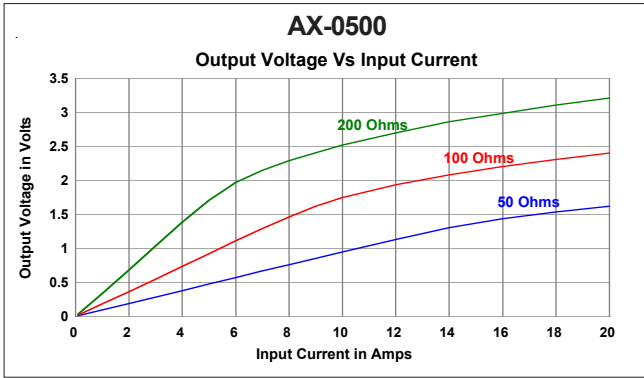

Mechanical Dimension

Dimensions are in mm. General Tolerance $\pm 0.25\text{mm}$ unless specified.
Pin Pitch Tolerance: $\pm 0.1\text{mm}$

Output Voltage Vs Input Current

Saturation Current Response

Phase Angle Vs Primary Current