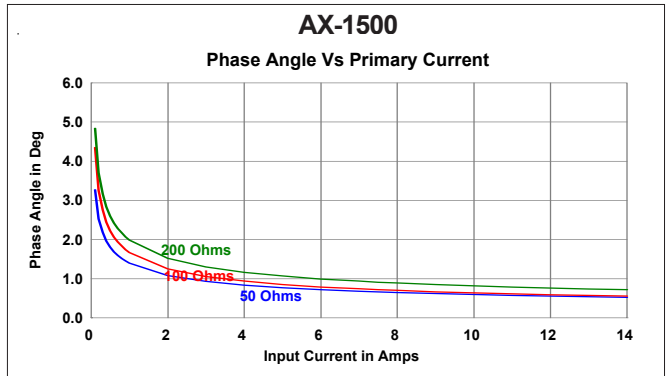

Mechanical Dimension

Dimensions are in mm. General Tolerance $\pm 0.25\text{mm}$ unless specified.
Pin Pitch Tolerance: $\pm 0.1\text{mm}$

Output Voltage Vs Input Current

Saturation Current Response

Phase Angle Vs Primary Current