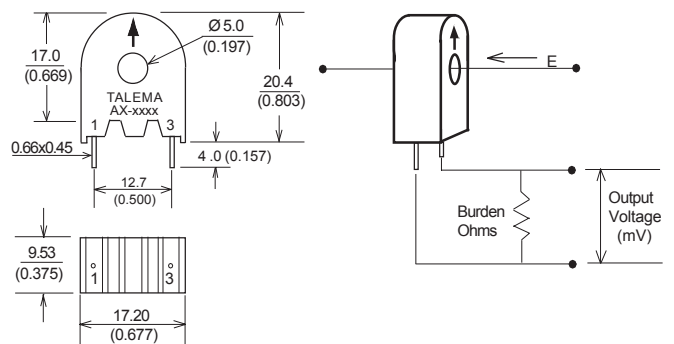

Mechanical Dimension

Dimensions are in mm. General Tolerance $\pm 0.25\text{mm}$ unless specified.
Pin Pitch Tolerance: $\pm 0.1\text{mm}$

Output Voltage Vs Input Current

Saturation Current Response

Phase Angle Vs Primary Current