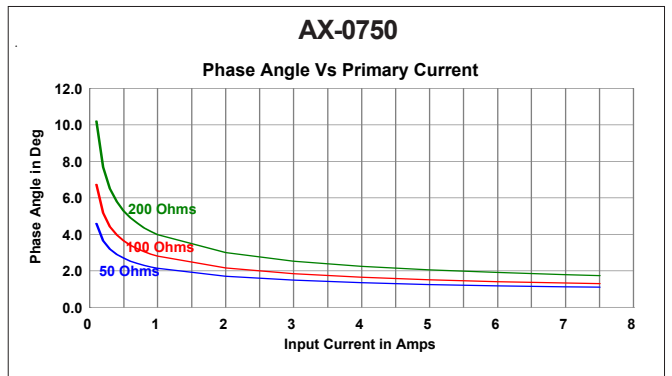

Mechanical Dimension

Dimensions are in mm. General Tolerance $\pm 0.25\text{mm}$ unless specified.
Pin Pitch Tolerance: $\pm 0.1\text{mm}$

Output Voltage Vs Input Current

Saturation Current Response

Phase Angle Vs Primary Current