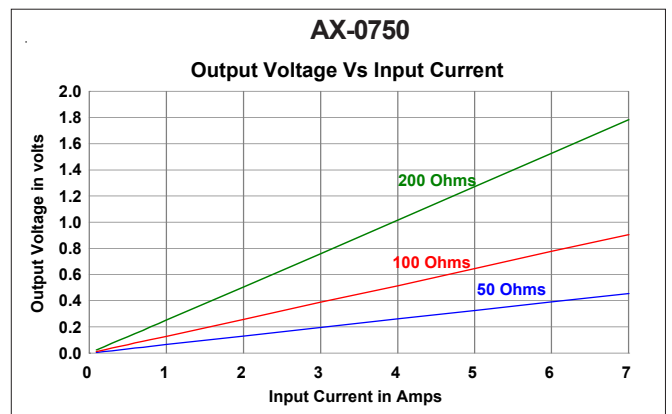

Output Voltage Vs Input Current