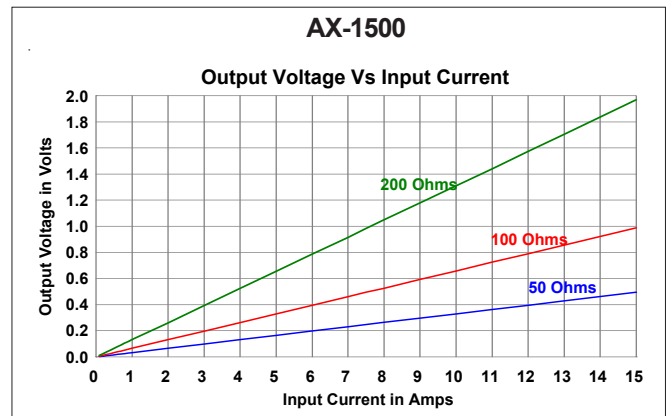

Output Voltage Vs Input Current