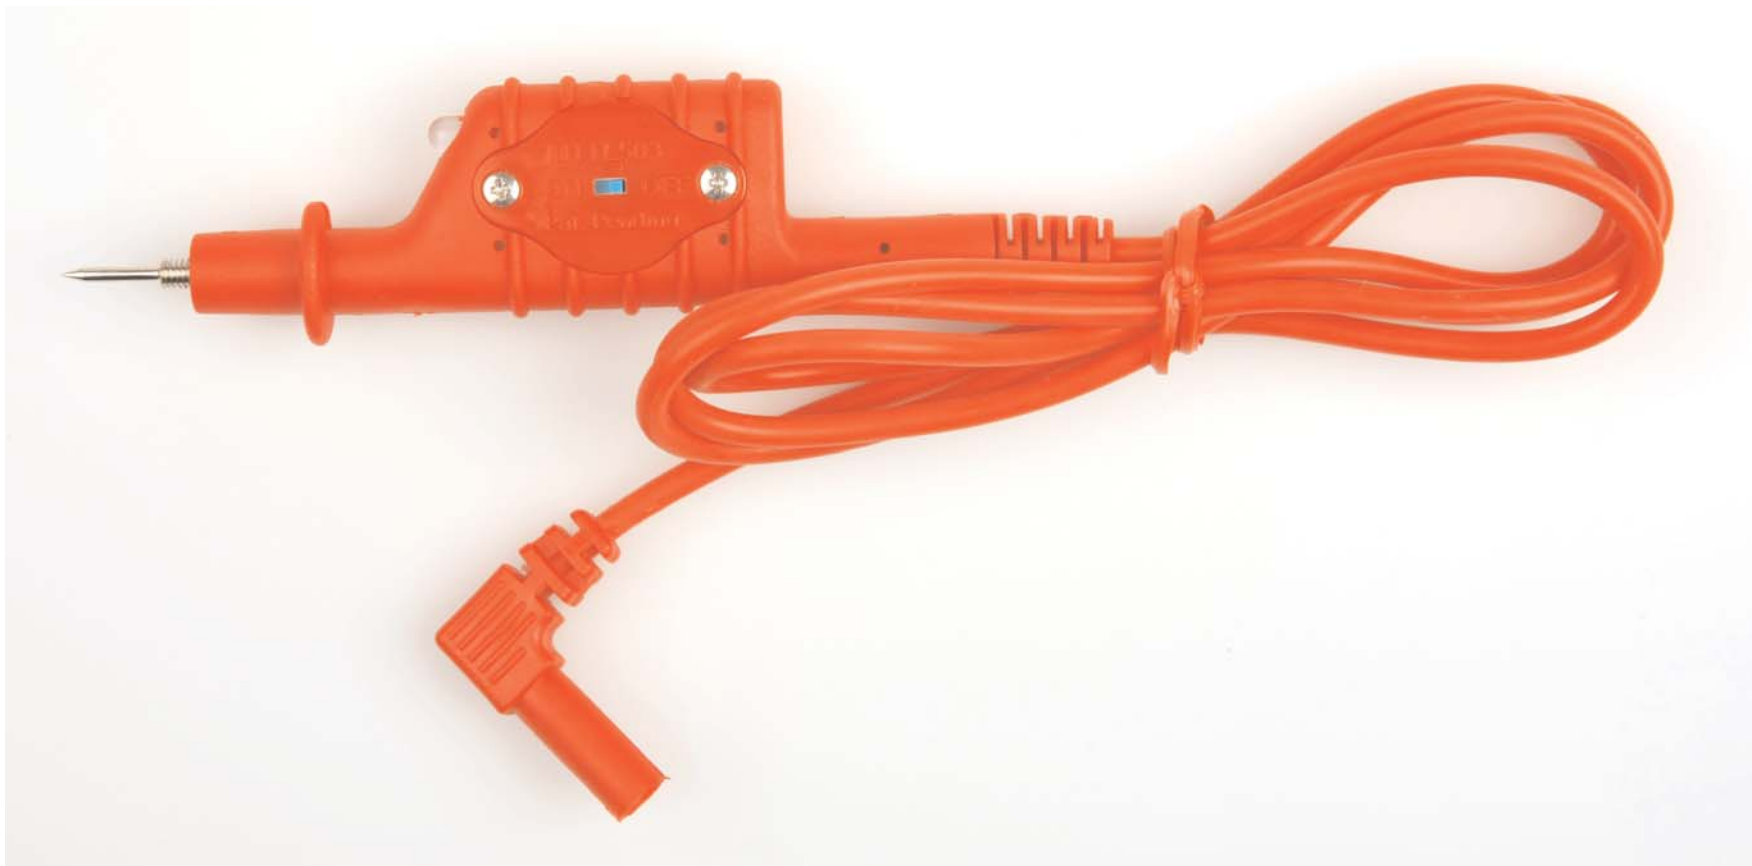

A035 LIGHTED TEST LEAD

Voltage / Amperage Rating

Maximum Voltage: 1000V
Maximum Amperage: 10mA

Copyright © 2008 Test Products International, Inc.

Agency Listing

Cul us 61010
IEC 61010

Category Rating

CAT III 1000V

Insulation Material

Silicone

Dimensions

Lead Length: 1080.00mm
Prod Length: 16.00mm
Jaw Opening:

Type

0.16" (4.0mm)
Shutter Plug