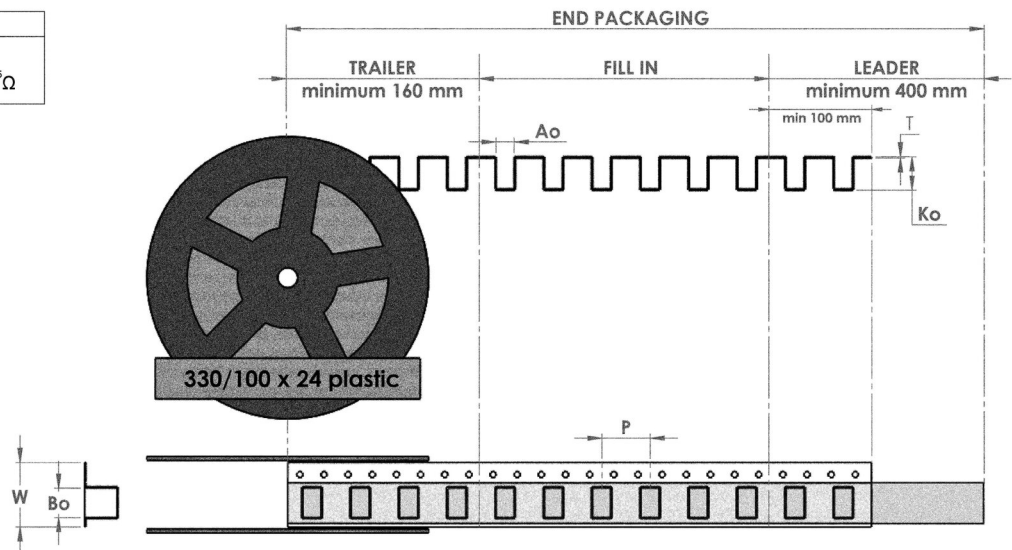

Material properties

Material	Liquid crystal polymer (LCP)
Surface (contacts)	Au ($\geq 0.05 \mu\text{m}$) over Ni ($\geq 4 \mu\text{m}$) over Cu (5...11 μm)
Length	8 mm
Width	7 mm
Height	4.2 mm

Commercial data

Other materials or trace layouts on request!

Drawing (dimensions in mm)

Drawing (dimensions in mm)

COMPONENT PADS LAYOUT
 SOIC-8

CARRIER PATTERN LAYOUT

RECOMMENDED PCB PATTERN LAYOUT

Pushing Performance
 Since 1945

Soldering instructions

PB-free soldering profile
 (J-STD-020C)

Tape layout & packaging

BT807042

MATERIAL	
PS Conductive Black	
surface resistance $10^7 \Omega - 10^5 \Omega$	

DIMENSIONS	
W	= 24 mm
P	= 12 mm
T	= 0,5 mm
Ao	= 4,5 mm
Bo	= 7,3 mm
Ko	= 8,3 mm
TRAILER 14 cvt	
FILL IN 600 pcs	
LEADER 34 cvt	

PACKING			
		REEL	BOX
LENGTH		23m	230m
CAVITIES		1917 cvt	19170 cavities
PARTS		1200 pcs [2x600]	12000 pcs
WEIGHT		0,65kg	7,85 kg
QTY		Single Reel	10 reels/box
DIMENSION		560/76 x 24 cardboard	39 x 58 x 58 [cm]
			
			PALLET
			2,760 m
			230040 cavities
			144000 pcs
			109,18 kg
			12 boxes/pallet
			80 x 120 x 190 [cm]