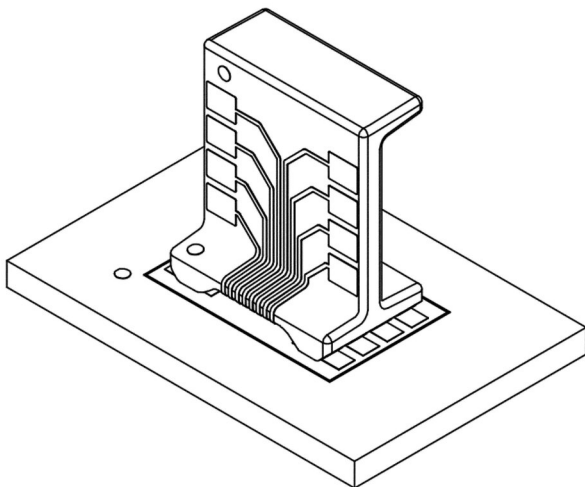

Material properties

Material	Liquid crystal polymer (LCP)
Surface (contacts)	Au ($\geq 0.05 \mu\text{m}$) over Ni ($\geq 4 \mu\text{m}$) over Cu (5...11 μm)
Length	8 mm
Width	7 mm
Height	4.2 mm

Commercial data

Other materials or trace layouts on request!

Drawing (dimensions in mm)

Drawing (dimensions in mm)

COMPONENT PADS LAYOUT
 SOIC-8

CARRIER PATTERN LAYOUT

RECOMMENDED PCB PATTERN LAYOUT

Pushing Performance
 Since 1945

Soldering instructions

PB-free soldering profile
 (J-STD-020C)

Tape layout & packaging

BT807042

MATERIAL	
PS Conductive Black	
surface resistance $10^7 \Omega - 10^5 \Omega$	

DIMENSIONS	
W	= 24 mm
P	= 12 mm
T	= 0,5 mm
Ao	= 4,5 mm
Bo	= 7,3 mm
Ko	= 8,3 mm
TRAILER 14 cvt	
FILL IN 600 pcs	
LEADER 34 cvt	