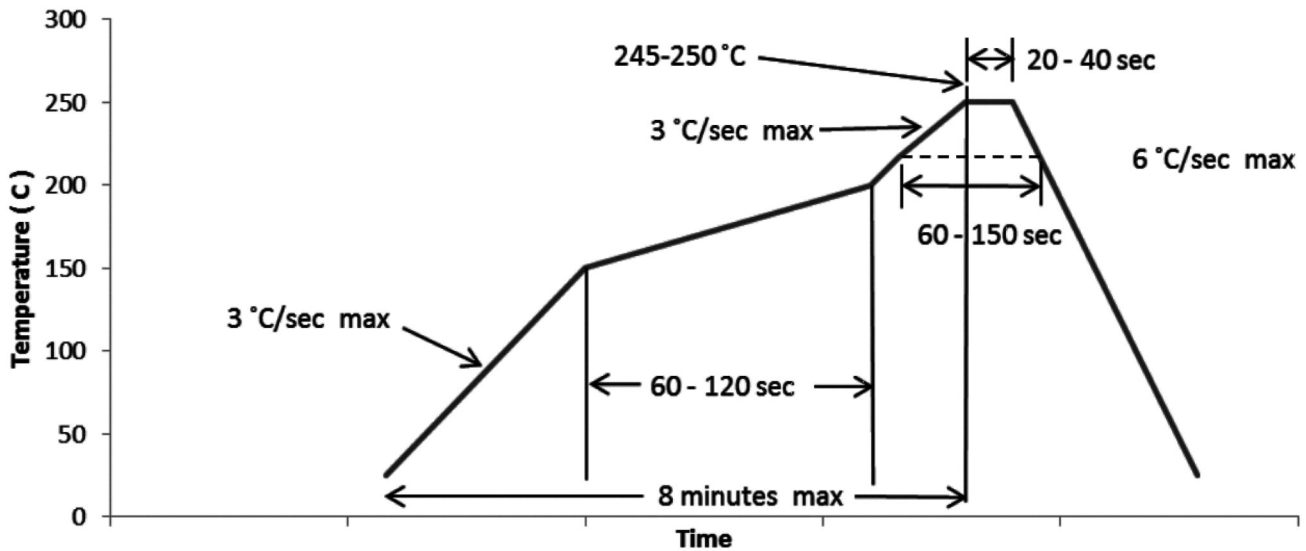

Other materials or trace layouts on request!

Drawing (dimensions in mm)

Drawing (dimensions in mm)

COMPONENT PADS LAYOUT
 SOIC-8

CARRIER PATTERN LAYOUT

RECOMMENDED PCB PATTERN LAYOUT

Pushing Performance
 Since 1945

Soldering instructions

PB-free soldering profile
 (J-STD-020C)

Tape layout & packaging

BT807042

MATERIAL	
PS Conductive Black	
surface resistance $10^7 \Omega - 10^5 \Omega$	

DIMENSIONS	
W	= 24 mm
P	= 12 mm
T	= 0,5 mm
Ao	= 4,5 mm
Bo	= 7,3 mm
Ko	= 8,3 mm
TRAILER 14 cvt	
FILL IN 600 pcs	
LEADER 34 cvt	