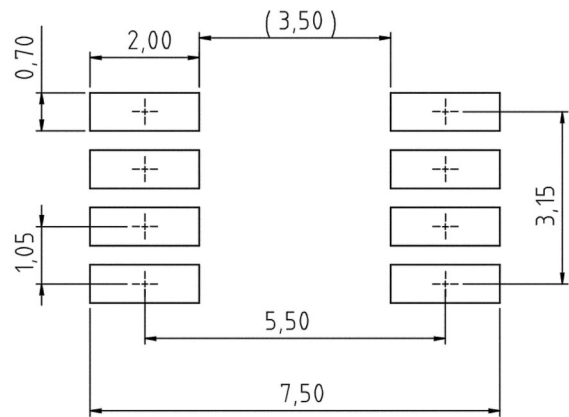

Material properties

Material	Liquid crystal polymer (LCP)
Surface (contacts)	Au ($\geq 0.05 \mu\text{m}$) over Ni ($\geq 4 \mu\text{m}$) over Cu (5...11 μm)
Length	8 mm
Width	7 mm
Height	4.2 mm

Commercial data

Other materials or trace layouts on request!

Drawing (dimensions in mm)

Drawing (dimensions in mm)

COMPONENT PADS LAYOUT
 SOIC-8

CARRIER PATTERN LAYOUT

RECOMMENDED PCB PATTERN LAYOUT

Pushing Performance
 Since 1945

Soldering instructions

PB-free soldering profile
 (J-STD-020C)

Tape layout & packaging

BT807042

MATERIAL	
PS Conductive Black	
surface resistance $10^7 \Omega - 10^5 \Omega$	

DIMENSIONS	
W	= 24 mm
P	= 12 mm
T	= 0,5 mm
Ao	= 4,5 mm
Bo	= 7,3 mm
Ko	= 8,3 mm
TRAILER 14 cvt	
FILL IN 600 pcs	
LEADER 34 cvt	