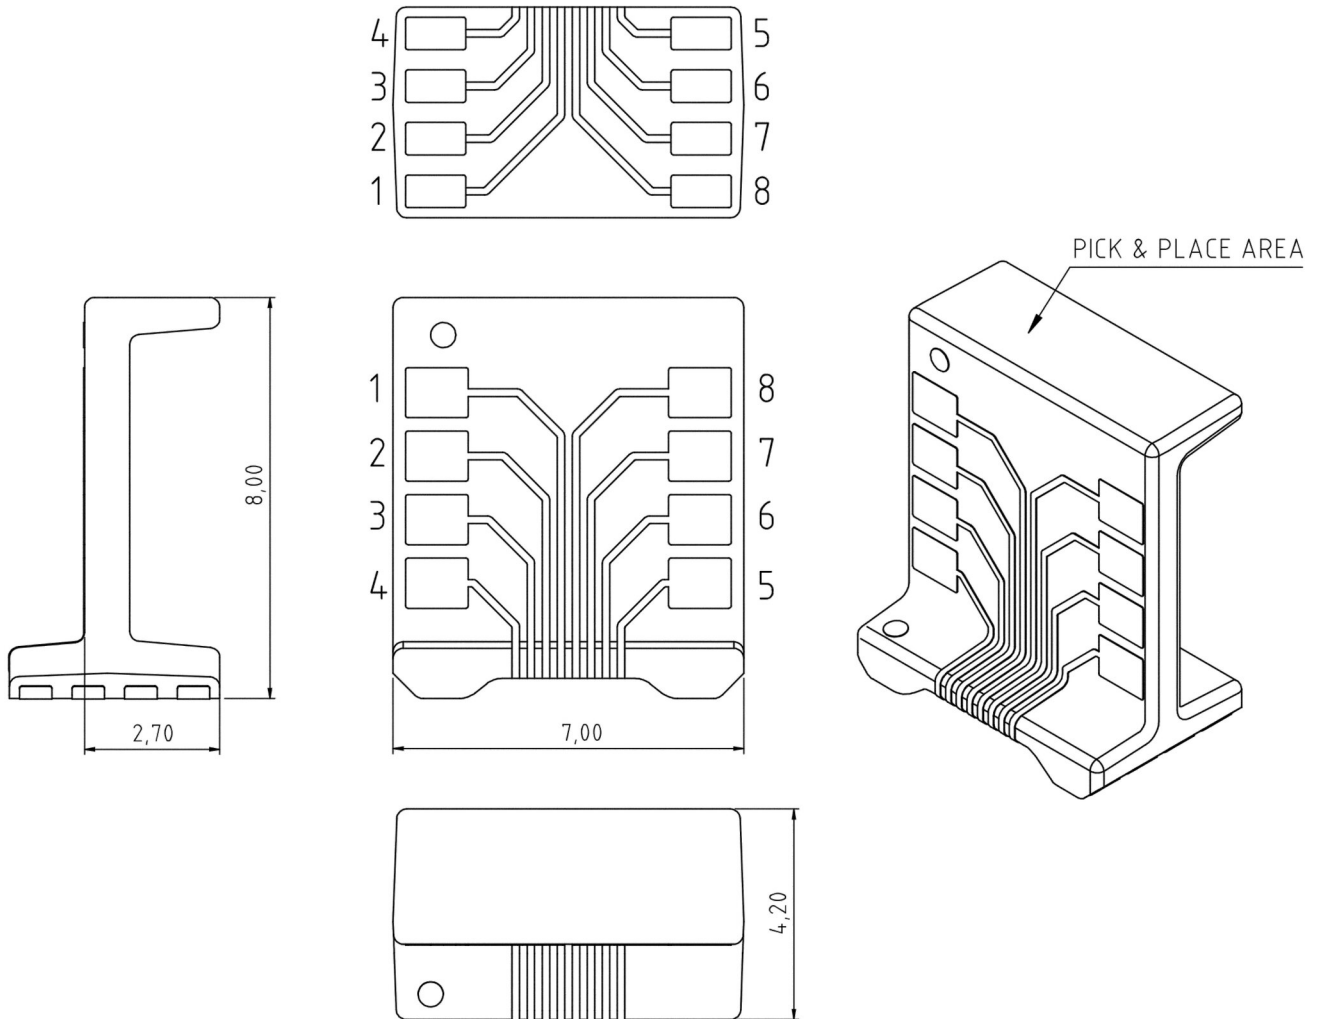

Material properties

Material	Liquid crystal polymer (LCP)
Surface (contacts)	Au ($\geq 0.05 \mu\text{m}$) over Ni ($\geq 4 \mu\text{m}$) over Cu (5...11 μm)
Length	8 mm
Width	7 mm
Height	4.2 mm

Commercial data

Other materials or trace layouts on request!

Drawing (dimensions in mm)

Drawing (dimensions in mm)

COMPONENT PADS LAYOUT
 SOIC-8

CARRIER PATTERN LAYOUT

RECOMMENDED PCB PATTERN LAYOUT

Pushing Performance
 Since 1945

Soldering instructions

PB-free soldering profile
 (J-STD-020C)

Tape layout & packaging

BT807042

MATERIAL	
PS Conductive Black	
surface resistance $10^7 \Omega - 10^5 \Omega$	

DIMENSIONS	
W	= 24 mm
P	= 12 mm
T	= 0,5 mm
Ao	= 4,5 mm
Bo	= 7,3 mm
Ko	= 8,3 mm
TRAILER 14 cvt	
FILL IN 600 pcs	
LEADER 34 cvt	