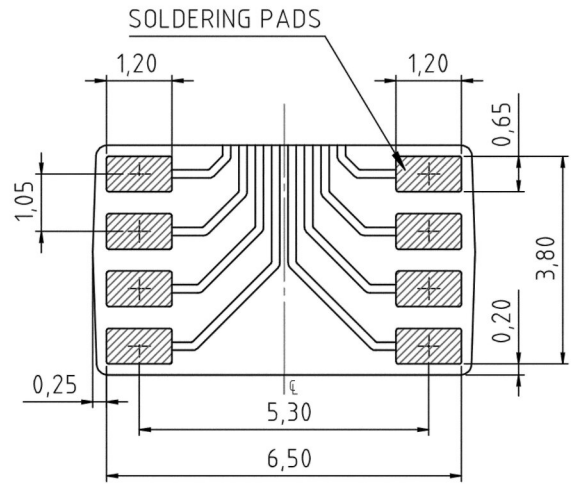

Other materials or trace layouts on request!

Drawing (dimensions in mm)

Drawing (dimensions in mm)

COMPONENT PADS LAYOUT
 SOIC-8

CARRIER PATTERN LAYOUT

RECOMMENDED PCB PATTERN LAYOUT

Pushing Performance
 Since 1945

Soldering instructions

PB-free soldering profile
 (J-STD-020C)

Tape layout & packaging

BT807042

MATERIAL	
PS Conductive Black	
surface resistance $10^7 \Omega - 10^5 \Omega$	

DIMENSIONS	
W	= 24 mm
P	= 12 mm
T	= 0,5 mm
Ao	= 4,5 mm
Bo	= 7,3 mm
Ko	= 8,3 mm
TRAILER 14 cvt	
FILL IN 600 pcs	
LEADER 34 cvt	