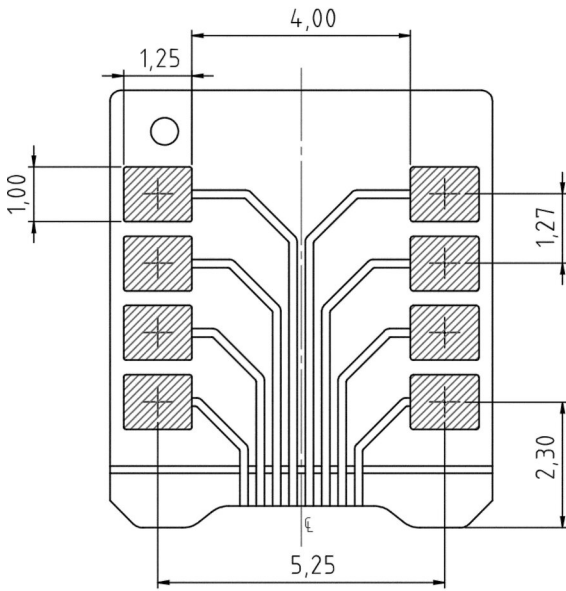

Material properties

Material	Liquid crystal polymer (LCP)
Surface (contacts)	Au ($\geq 0.05 \mu\text{m}$) over Ni ($\geq 4 \mu\text{m}$) over Cu (5...11 μm)
Length	8 mm
Width	7 mm
Height	4.2 mm

Commercial data

Packaging size	600
----------------	-----

Commercial data

Country of origin	Switzerland
European customs tariff number	85340019
GTIN	5713140277380
eCl@ss	27469090 PCB connection technology (other, unspecified)

Other materials or trace layouts on request!

Drawing (dimensions in mm)

Drawing (dimensions in mm)

COMPONENT PADS LAYOUT
 SOIC-8

CARRIER PATTERN LAYOUT

RECOMMENDED PCB PATTERN LAYOUT

Pushing Performance
 Since 1945

Soldering instructions

PB-free soldering profile
 (J-STD-020C)

Tape layout & packaging

BT807042

MATERIAL	
PS Conductive Black	
surface resistance $10^7 \Omega - 10^5 \Omega$	

DIMENSIONS	
W	= 24 mm
P	= 12 mm
T	= 0,5 mm
Ao	= 4,5 mm
Bo	= 7,3 mm
Ko	= 8,3 mm
TRAILER 14 cvt	
FILL IN 600 pcs	
LEADER 34 cvt	