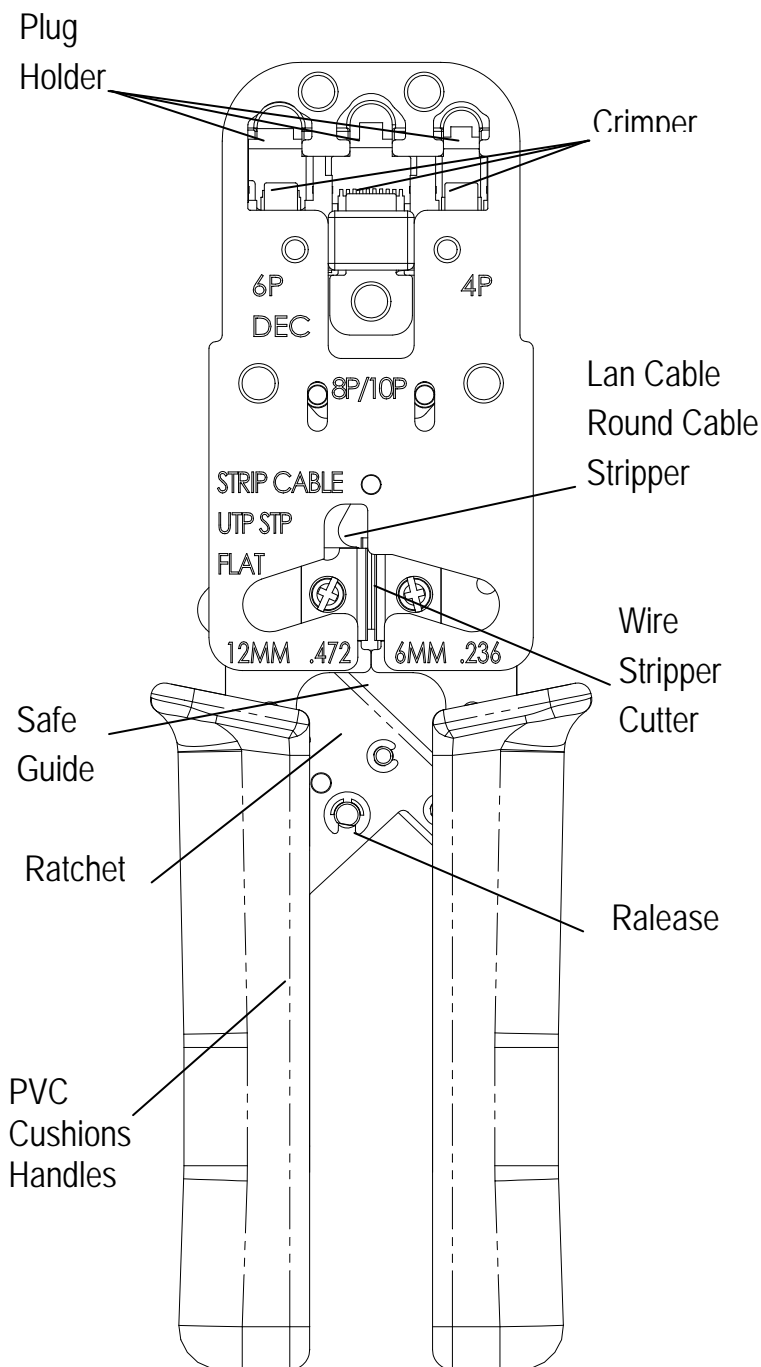

DL-3468/3468R/3460/3460R

PROFESSIONAL MODULAR CUTS-STRIPS-CRIMPS TOOL

Specification:

● Item No:

DL-3468

8P8C/RJ45,6P6C/RJ-12,6P4C/RJ-11,6P2C
4P4C,4P2C,DEC/OFF SET PLUG 6P6C

DL-3468R

8P8C/RJ45,6P6C/RJ-12,6P4C/RJ-11,6P2C
4P4C,4P2C, DEC/OFF SET PLUG 6P6C

With Ratchet

DL-3460

10P10C,AMP8P8C/RJ45,6P6C/RJ-12,
6P4C/RJ-11,6P2C,4P4C,4P2C,
DEC/OFF SET PLUG 6P6C

DL-3460R

10P10C,AMP8P8C/RJ45,6P6C/RJ-12,
6P4C/RJ-11,6P2C,4P4C,4P2C,
DEC/OFF SET PLUG 6P6C With Ratchet

* **Length:** 7.8" (200+/-3mm)

* **Material:** Carbon Steel

* **Weight:** 400g

* **Hardness:** HRC 42-48

● **Finished:** Black oxide finished.

PAT.P