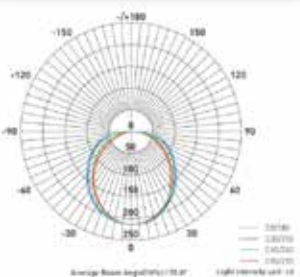

specifications

Consumption	Lumen Output	Efficacy	Voltage	Lens	Heat Sink	L70 hours	Ambient Temp (F)	Power Factor	UL listing	CRI	THD	Dimensions
15W	1,875	62 LM/W	100-277 V ⚡	polycarbonate	aluminum	50,000	-4° - 113°	>0.9	IP40	83	<20%	21.61" x 1.61" x 1.41"

*optional

other

Warranty	Weight	Case QTY
6 years	0.66 lbs	20 pcs

Features

- > Linkable up to 200W.
- > Aluminum housing allows for excellent heat dissipation.
- > 50,000 hour LED lifespan based on IES LM-80 results and TM-21 calculations.
- > Patent Male-female linkable design.

Light Distribution Curve

Lux vs Distance

Not all product variations listed on this page may be DLC qualified. Visit www.designlights.org/search to confirm qualification.