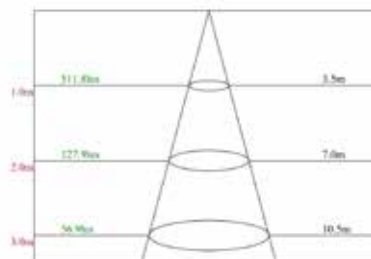

specifications

Consumption	Lumen Output	Efficacy	Voltage	Lens	Heat Sink	L70 hours	Ambient Temp (F)	Power Factor	UL listing	CRI	THD	Dimensions
15W	1,875	62 LM/W	100-277 V ⚡	polycarbonate	aluminum	50,000	-4° - 113°	>0.9	IP40	83	<20%	21.61" x 1.61" x 1.41"

*optional

other

Warranty	Weight	Case QTY
6 years	0.66 lbs	20 pcs

Features

- > Linkable up to 200W.
- > Aluminum housing allows for excellent heat dissipation.
- > 50,000 hour LED lifespan based on IES LM-80 results and TM-21 calculations.
- > Patent Male-female linkable design.

Light Distribution Curve

Lux vs Distance

Not all product variations listed on this page may be DLC qualified. Visit www.designlights.org/search to confirm qualification.