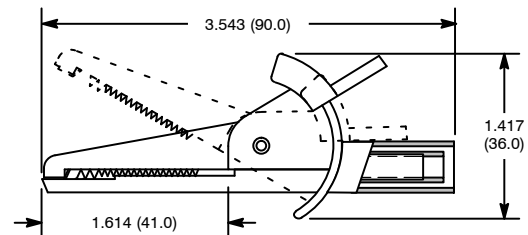

## Specifications

Rating: 1000V CAT2, 20 Amps  
 Maximum Jaw Opening: .275" (7mm)

## Features

- UL/CSA Compliant
- Accepts All Standard 4mm Test Lead Plugs
- Wide Jaw Opening & Special Tooth Design Assures Firm Grip and Electrical Contact

NTE Type No.	Color	Diag No.
72-057	Black	TL-012
72-058	Red	TL-012
72-058-KIT	Contains 1 ea. of 72-057 & 72-058	

## Specifications

IEC 1010 Rating: 1000V CAT3 / 600V CAT4  30 Amps  
 Maximum Jaw Opening: .866" (22mm)