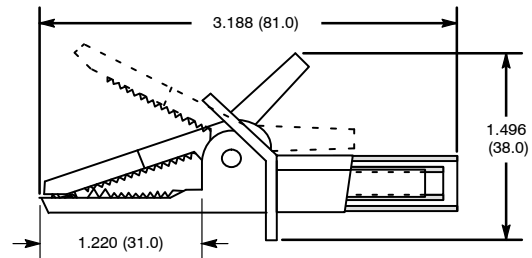

## Features

- UL/CSA Compliant
- Accepts All Standard 4mm Test Lead Plugs
- Offset Jaw & Special Tooth Design Grips Small and Large Diameter Test Points Securely

NTE Type No.	Color	Diag No.
72-053	Black	TL-010
72-054	Red	TL-010
72-054-KIT	Contains 1 ea. of 72-053 & 72-054	

## Specifications

IEC 1010 Rating: 1000V CAT2 / 600V CAT3  20 Amps  
 Maximum Jaw Opening: .945" (24mm)

## Specifications

Rating: 1000V CAT2, 20 Amps  
 Maximum Jaw Opening: .275" (7mm)