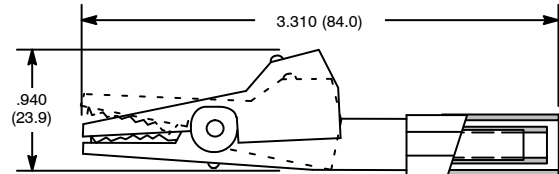

## Specifications

Rating: 1000V CAT2, 20 Amps  
 Maximum Jaw Opening: .275" (7mm)