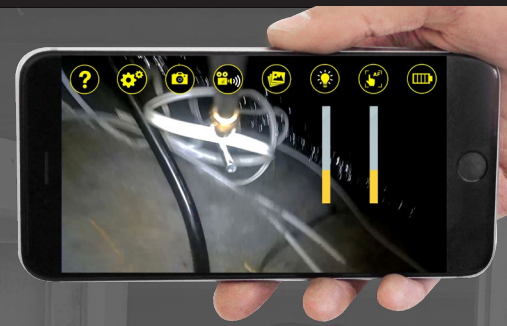

FERRET PLUS

Multipurpose Wireless Inspection Camera & Cable Pulling Tool

NEW PRODUCT

THE FERRET PLUS - PRODUCT INFORMATION

Multipurpose Wireless Inspection Camera & Cable Pulling Tool

Ferret Tools is creating the future with new thinking and innovation in smart inspection camera technology for Trades & DIY to help build an easier and safer work environment.

For those of you that care about having the most reliable and durable tools with the latest smart technology to help work faster, easier and safer, inspect with a Ferret.

The Ferret Plus, designed and engineered by Ferret Tools, comes with the world's first ever non-contact voltage detector that is not handheld to help detect live cables from a greater reach than ever before. The Ferret Plus is perfect for someone who loves having the latest technology with all the bells & whistles including award-winning features to help work easier, faster & safer.