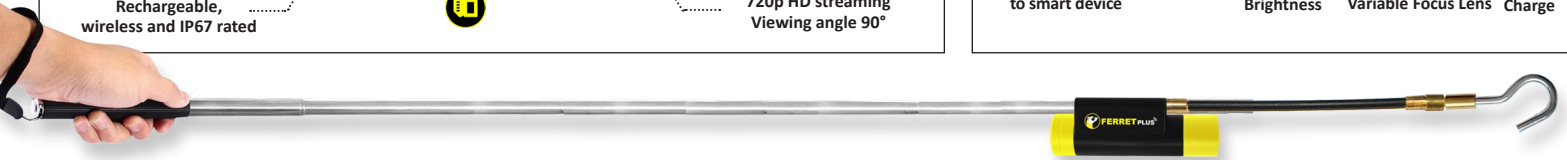

FERRET PLUS

Multipurpose Wireless Inspection Camera & Cable Pulling Tool

NEW PRODUCT

FERRET PLUS - KEY FEATURES

Built in WiFi hotspot
Range of up to 50' (15m)

NEW
SUPER FAST CHARGE

Operating time up to 100 minutes

Better enclosed space visibility

NEW
APP CONTROLLED VARIABLE FOCUS LENS

Adjustable bright white LEDs for improved clarity

NEW
FERRET ALWAYS UP VIEWING MODE

720p HD streaming
Viewing angle 90°

CONNECT TO YOUR SMART DEVICE

Photo/video direct to smart device

Gallery

Adjustable Brightness

App controlled Variable Focus Lens

Super Fast Charge

INSPECT WITH THE FERRET PRO - SMART TOOL. SMART CHOICE.

PACKAGING - FERRET PLUS