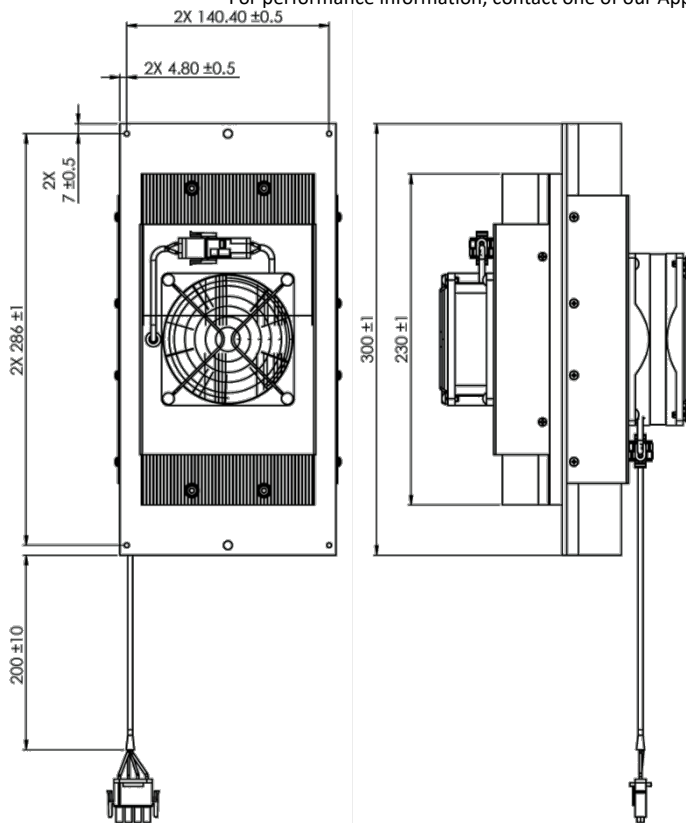

Marlow Industries China, II-VI
Technologies Beijing
86-10-643 98226
info@iivibj.com

TYPICAL PERFORMANCE CURVES

For performance information, contact one of our Applications Engineers at 877-627-5691.

MECHANICAL CHARACTERISTICS