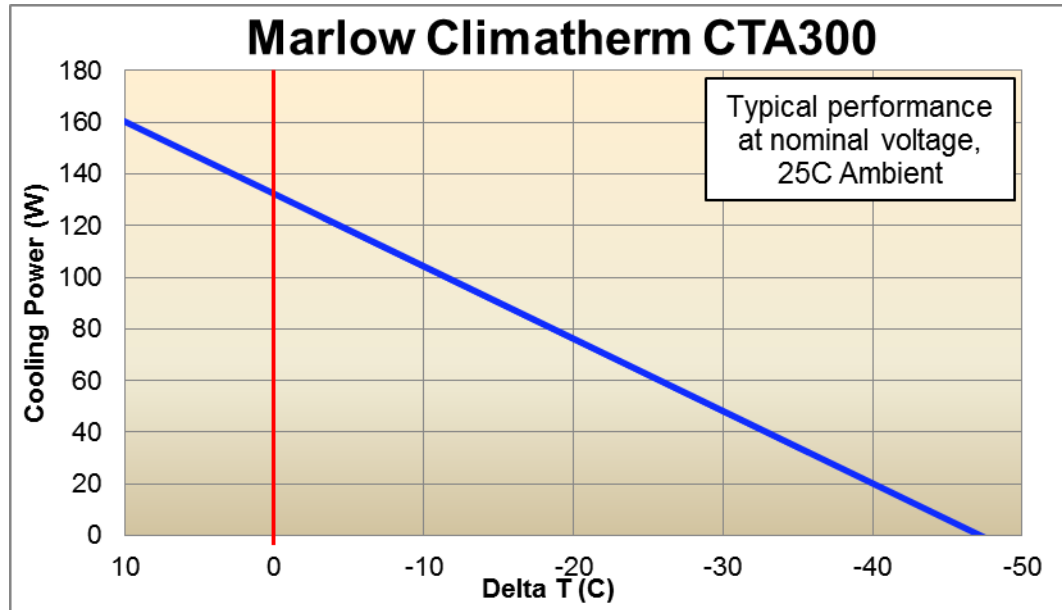

TYPICAL PERFORMANCE CURVES

For performance information, contact one of our Applications Engineers at 877-627-5691.