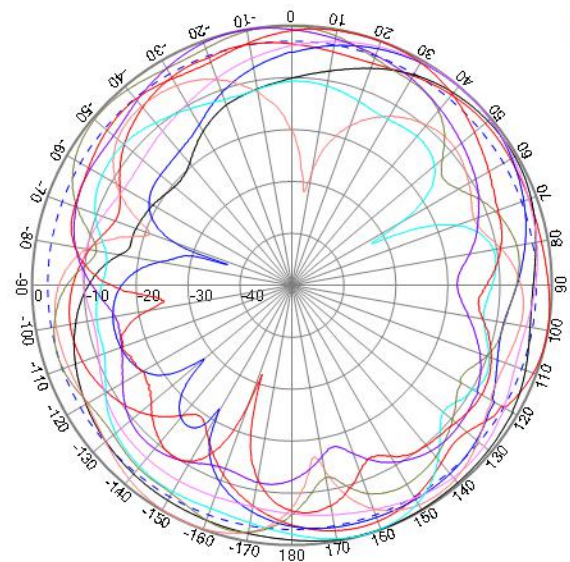

Tel: 86-0573-83692157/83692605/83958637 Fax: 86-0573-83958635

SPECIFICATIONS

Item		Specifications	
GPS Antenna	Dielectric Antenna	Center Frequency	1575.42±3MHz
		Band Width	CF±5MHz
		Polarization	RHCP
		Gain	2dBic (Zenith)
		V.S.W.R	<1.5
		Impedance	50Ω
		Axial Ratio	3dB (max)
	LNA	Gain	28±2dB
		Noise Figure	<1.5dB
		V.S.W.R	<2.0
		Supply Voltage	2.2~5V DC
	Current Consumption	<15mA	
LTE Antenna		Frequency Range	698~960MHz/1710~2690MHz
		V.S.W.R	<3.0
		Polarization	Linear
		Gain	2.5dBi
		Impedance	50Ω
Mechanical		Cable	RG174/3000mm
		Connector	SMA or others
		Material	ABS
		Mounting Method	Adhesive & Magnet
Environmental		Operating Temperature	-40°C~+85°C
		Relative Humidity	Up to 95%
		Ingress Protection	IP67
		Vibration	10 to 55Hz with 1.5mm amplitude 2hours
		Environmentally Friendly	ROHS Compliant

LTE Antenna

XY PLANE

- 测试频率: 700
- 测试频率: 824
- 测试频率: 868
- 测试频率: 960
- 测试频率: 1710
- 测试频率: 1850
- 测试频率: 1990
- 测试频率: 2170
- 测试频率: 2690

XZ PLANE

- 测试频率: 700
- 测试频率: 824
- 测试频率: 868
- 测试频率: 960
- 测试频率: 1710
- 测试频率: 1850
- 测试频率: 1990
- 测试频率: 2170
- 测试频率: 2690