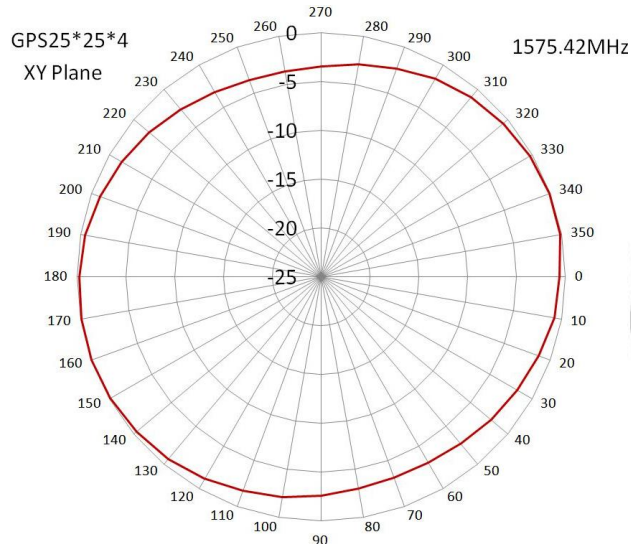

Radiation Pattern

GPS Antenna

JIAXING JINCHANG ELECTRONIC TECHNOLOGY CO.,LTD

Add: 398#,Zhenye Road, South Street, Jiaxing, Zhejiang, China

Http:// www.jinchanggps.com

E-mail:jcgps@vip.163.com

Tel: 86-0573-83692157/83692605/83958637 Fax:86-0573-83958635