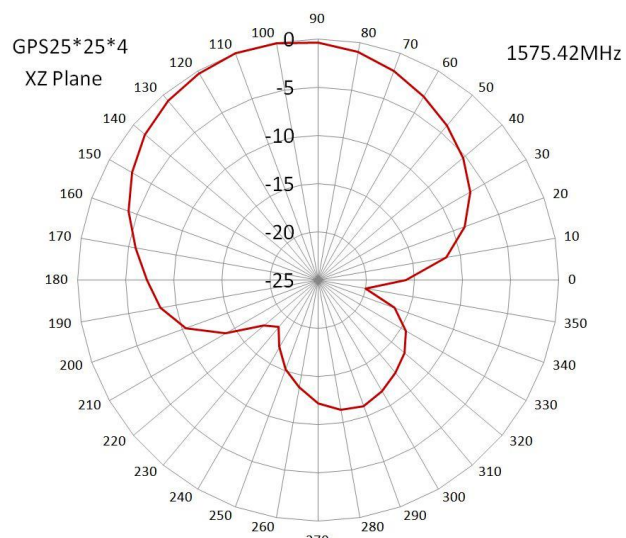

Radiation Pattern

GPS Antenna

JIAXING JINCHANG ELECTRONIC TECHNOLOGY CO.,LTD

Add: 398#,Zhenye Road, South Street, Jiaxing, Zhejiang, China

Http:// www.jinchanggps.com

E-mail:jcgps@vip.163.com

Tel: 86-0573-83692157/83692605/83958637 Fax:86-0573-83958635