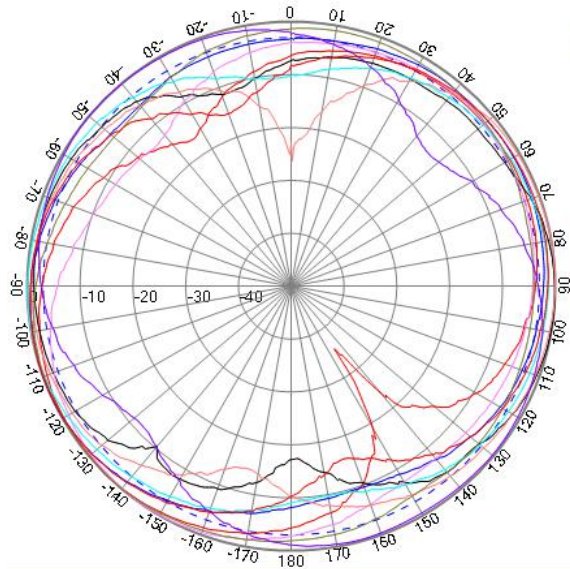

Tel: 86-0573-83692157/83692605/83958637 Fax: 86-0573-83958635

SPECIFICATIONS

Item		Specifications	
GPS Antenna	Dielectric Antenna	Center Frequency	1575.42±3MHz
		Band Width	CF±5MHz
		Polarization	RHCP
		Gain	2dBic (Zenith)
		V.S.W.R	<1.5
		Impedance	50Ω
		Axial Ratio	3dB (max)
	LNA	Gain	28±2dB
		Noise Figure	<1.5dB
		V.S.W.R	<2.0
		Supply Voltage	2.2~5V DC
	Current Consumption	<15mA	
LTE Antenna		Frequency Range	698~960MHz/1710~2690MHz
		V.S.W.R	<3.0
		Polarization	Linear
		Gain	2.5dBi
		Impedance	50Ω
Mechanical		Cable	RG174/3000mm
		Connector	SMA or others
		Material	ABS
		Mounting Method	Adhesive & Magnet
Environmental		Operating Temperature	-40°C~+85°C
		Relative Humidity	Up to 95%
		Ingress Protection	IP67
		Vibration	10 to 55Hz with 1.5mm amplitude 2hours
		Environmentally Friendly	ROHS Compliant

LTE Antenna

XY PLANE

- 测试频率: 700
- 测试频率: 824
- 测试频率: 868
- 测试频率: 960
- 测试频率: 1710
- 测试频率: 1850
- 测试频率: 1990
- 测试频率: 2170
- 测试频率: 2690

XZ PLANE

- 测试频率: 700
- 测试频率: 824
- 测试频率: 868
- 测试频率: 960
- 测试频率: 1710
- 测试频率: 1850
- 测试频率: 1990
- 测试频率: 2170
- 测试频率: 2690