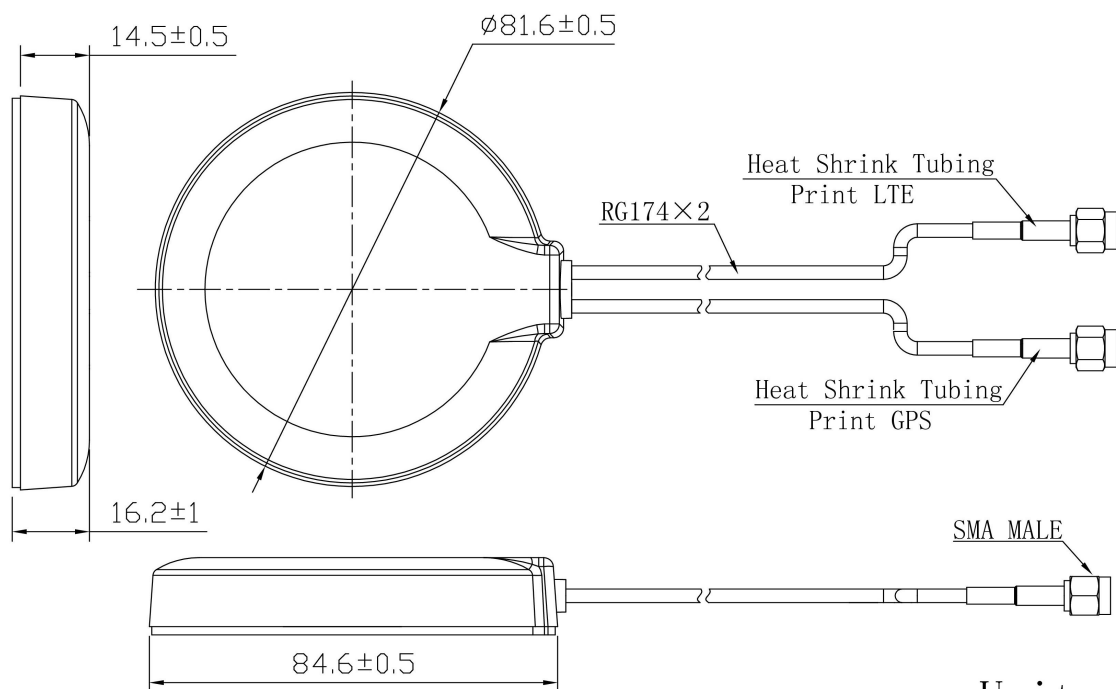

GPS+LTE Combination Antenna JCB305L

DIMENSIONS

Unit: mm

JIAXING JINCHANG ELECTRONIC TECHNOLOGY CO.,LTD

Add: 398#, Zhenye Road, South Street, Jiaxing, Zhejiang, China

Http:// www.jinchanggps.com

E-mail: jcgps@vip.163.com

Tel: 86-0573-83692157/83692605/83958637 Fax: 86-0573-83958635

SPECIFICATIONS

Item		Specifications	
GPS Antenna	Dielectric Antenna	Center Frequency	1575.42±3MHz
		Band Width	CF±5MHz
		Polarization	RHCP
		Gain	2dBic (Zenith)
		V.S.W.R	<1.5
		Impedance	50Ω
		Axial Ratio	3dB (max)
	LNA	Gain	28±2dB
		Noise Figure	<1.5dB
		V.S.W.R	<2.0
		Supply Voltage	2.2~5V DC
	Current Consumption	<15mA	
LTE Antenna		Frequency Range	698~960MHz/1710~2690MHz
		V.S.W.R	<3.0
		Polarization	Linear
		Gain	2.5dBi
		Impedance	50Ω
Mechanical		Cable	RG174/3000mm
		Connector	SMA or others
		Material	ABS
		Mounting Method	Adhesive & Magnet
Environmental		Operating Temperature	-40°C~+85°C
		Relative Humidity	Up to 95%
		Ingress Protection	IP67
		Vibration	10 to 55Hz with 1.5mm amplitude 2hours
		Environmentally Friendly	ROHS Compliant