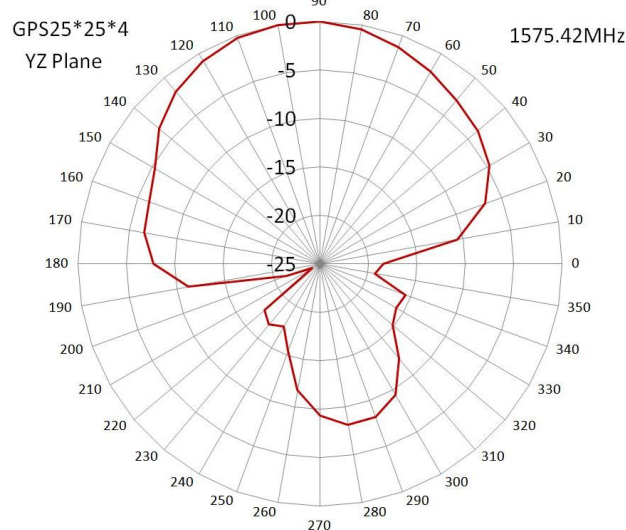

Radiation Pattern

GPS Antenna

JIAXING JINCHANG ELECTRONIC TECHNOLOGY CO.,LTD

Add: 398#,Zhenye Road, South Street, Jiaxing, Zhejiang, China

Http:// www.jinchanggps.com

E-mail:jcgps@vip.163.com

Tel: 86-0573-83692157/83692605/83958637 Fax:86-0573-83958635