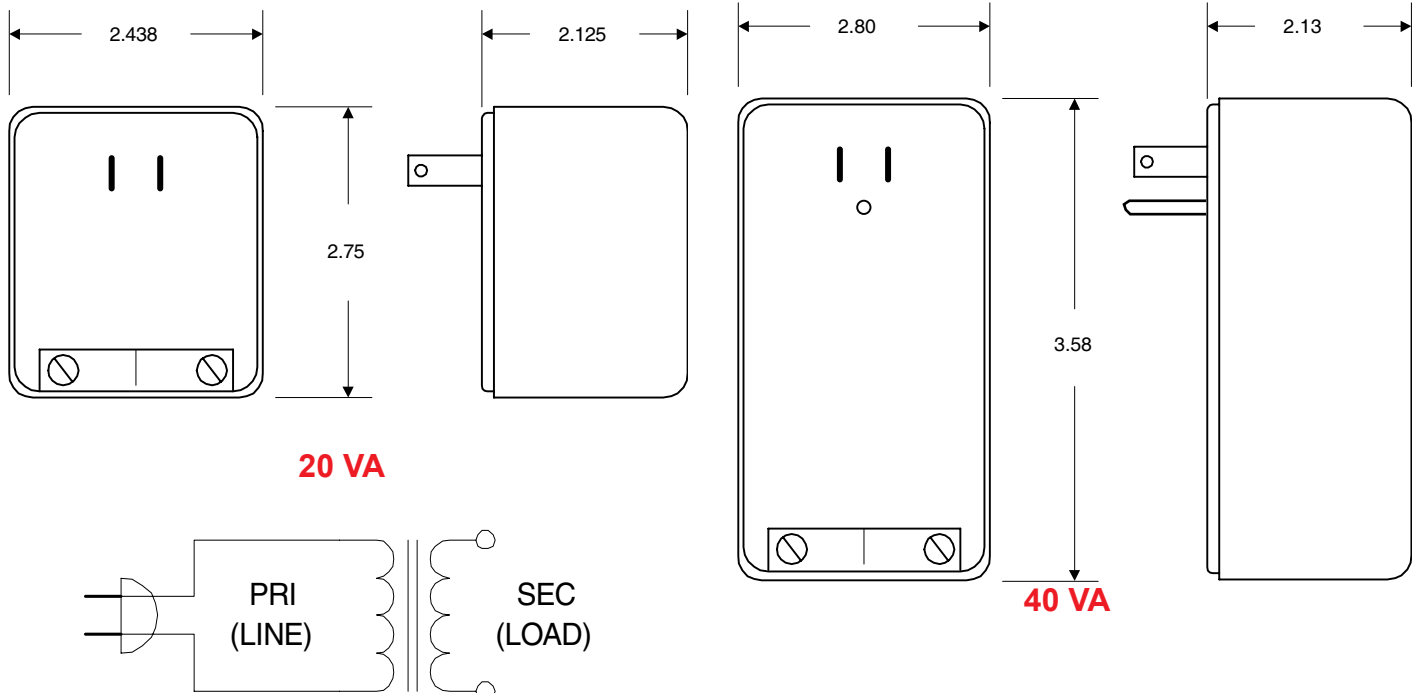

CLASS 2 - PLUG IN ENERGY LIMITING TRANSFORMERS

- Used in AC powered chimes, door bells, security systems, decorative lighting, furnaces, humidifiers, appliances, vending machines and intercom system type applications.
- Enclosed in an attractive plug in black plastic case.
- For indoor use only
- Input 120VAC - 20VA units are inherently limited - no fuses or circuit breakers.
- 40VA units use an internal slow blow fuse.
- Secondary - 2 recessed slot head screw terminals (on plug side).
- All models are 60 Hz.
- CSA certified (#LR 113601) and UL listed (#E 184936)

Part No.	A.C. Input (Primary) V (RMS)	A.C. Output Secondary (RMS)		Power Rating VA
		V	A	
BPD2E	120	12	1.67	20
BPD2EE	120	14	1.43	20
BPD2F	120	16	1.25	20
BPD2FF	120	18	1.11	20
BPD2G	120	24	0.83	20
BPE2E	120	12	3.33	40
BPE2EE	120	14	2.86	40
BPE2F	120	16	2.50	40
BPE2FF	120	18	2.22	40
BPE2G	120	24	1.67	40

Class 2