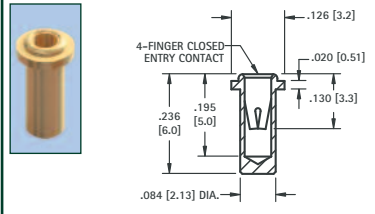

MICRO JACKS

.032 (.81) - .046 (1.17) PIN - SOLDER MOUNT

RoHS	NON-RoHS		Mtg. Hole Dia.
GOLD/GOLD	TIN/TIN	TIN/GOLD	
CAT. NO.	CAT. NO.	CAT. NO.	
1417	1437	1479	.076 (1.93)

.032 (.81) - .046 (1.17) PIN - PRESS-FIT

RoHS	NON-RoHS		Mtg. Hole Dia.
GOLD/GOLD	TIN/TIN	TIN/GOLD	
CAT. NO.	CAT. NO.	CAT. NO.	
1443	1446	1473	.078 (1.98)

.032 (.81) - .046 (1.17) PIN - PRESS-FIT

RoHS	NON-RoHS		Mtg. Hole Dia.
GOLD/GOLD	TIN/TIN	TIN/GOLD	
CAT. NO.	CAT. NO.	CAT. NO.	
1442	1445	1486	.079 (2.0)

.032 (.81) - .046 (1.17) PIN - SOLDER MOUNT

RoHS	NON-RoHS		Mtg. Hole Dia.
GOLD/GOLD	TIN/TIN	TIN/GOLD	
CAT. NO.	CAT. NO.	CAT. NO.	
1441	1444	1488	.076 (1.93)

.032 (.81) - .046 (1.17) PIN - SOLDER MOUNT

RoHS	NON-RoHS		Mtg. Hole Dia.
GOLD/GOLD	TIN/TIN	TIN/GOLD	
CAT. NO.	CAT. NO.	CAT. NO.	
1674	1675	1676	.087 (2.21)

.032 (.81) - .046 (1.17) PIN - SOLDER MOUNT

RoHS	NON-RoHS		Mtg. Hole Dia.
GOLD/GOLD	TIN/TIN	TIN/GOLD	
CAT. NO.	CAT. NO.	CAT. NO.	
1677	1678	1679	.089 (2.26)

.032 (.81) - .046 (1.17) PIN - SOLDER MOUNT

RoHS	NON-RoHS		Mtg. Hole Dia.
GOLD/GOLD	TIN/TIN	TIN/GOLD	
CAT. NO.	CAT. NO.	CAT. NO.	
1414	1434	1496	.089 (2.26)