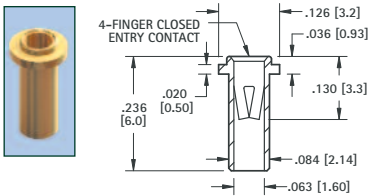

RoHS	NON-RoHS		Mtg. Hole Dia.
GOLD/GOLD	TIN/TIN	TIN/GOLD	
CAT. NO.	CAT. NO.	CAT. NO.	
1443	1446	1473	.078 (1.98)

.032 (.81) - .046 (1.17) PIN - PRESS-FIT

RoHS	NON-RoHS		Mtg. Hole Dia.
GOLD/GOLD	TIN/TIN	TIN/GOLD	
CAT. NO.	CAT. NO.	CAT. NO.	
1442	1445	1486	.079 (2.0)

.032 (.81) - .046 (1.17) PIN - SOLDER MOUNT

RoHS	NON-RoHS		Mtg. Hole Dia.
GOLD/GOLD	TIN/TIN	TIN/GOLD	
CAT. NO.	CAT. NO.	CAT. NO.	
1441	1444	1488	.076 (1.93)

.032 (.81) - .046 (1.17) PIN - SOLDER MOUNT

RoHS	NON-RoHS		Mtg. Hole Dia.
GOLD/GOLD	TIN/TIN	TIN/GOLD	
CAT. NO.	CAT. NO.	CAT. NO.	
1674	1675	1676	.087 (2.21)

.032 (.81) - .046 (1.17) PIN - SOLDER MOUNT

RoHS	NON-RoHS		Mtg. Hole Dia.
GOLD/GOLD	TIN/TIN	TIN/GOLD	
CAT. NO.	CAT. NO.	CAT. NO.	
1677	1678	1679	.089 (2.26)

.032 (.81) - .046 (1.17) PIN - SOLDER MOUNT

RoHS	NON-RoHS		Mtg. Hole Dia.
GOLD/GOLD	TIN/TIN	TIN/GOLD	
CAT. NO.	CAT. NO.	CAT. NO.	
1414	1434	1496	.089 (2.26)

.040 (1.02) - .050 (1.27) PIN - SOLDER MOUNT

RoHS	NON-RoHS		Mtg. Hole Dia.
GOLD/GOLD	TIN/TIN	TIN/GOLD	
CAT. NO.	CAT. NO.	CAT. NO.	
1418	1438	1497	.104 (2.6)

.048 (1.22) - .064 (1.63) PIN - SOLDER MOUNT

RoHS	NON-RoHS		Mtg. Hole Dia.
GOLD/GOLD	TIN/TIN	TIN/GOLD	
CAT. NO.	CAT. NO.	CAT. NO.	
1682	1683	1684	.102 (2.6)