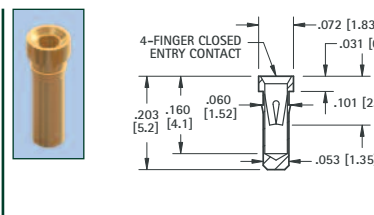

.065 (1.65) - .082 (2.08) PIN - SOLDER MOUNT

RoHS	NON-RoHS		Mtg. Hole Dia.
GOLD/GOLD	TIN/TIN	TIN/GOLD	
CAT. NO.	CAT. NO.	CAT. NO.	
1641A	1641B	1641C	.122 (3.1)

.065 (1.65) - .082 (2.08) PIN - SOLDER MOUNT

RoHS	NON-RoHS		Mtg. Hole Dia.
GOLD/GOLD	TIN/TIN	TIN/GOLD	
CAT. NO.	CAT. NO.	CAT. NO.	
1687	1688	1689	.146 (3.7)

.084 (2.13) - .102 (2.6) PIN - PRESS-FIT

RoHS	NON-RoHS		Mtg. Hole Dia.
GOLD/GOLD	TIN/TIN	TIN/GOLD	
CAT. NO.	CAT. NO.	CAT. NO.	
1640A	1640B	1640C	.138 (3.5)

.032 (.81) - .046 (1.17) PIN - CRIMP BARREL JACK

RoHS	NON-RoHS		Mtg. Hole Dia.
GOLD/GOLD	TIN/TIN	TIN/GOLD	
CAT. NO.	CAT. NO.	CAT. NO.	
3593	3594	3595	

IC SOCKET CONTACTS FOR .015 (.38) - .025 (.64) LEADS - PRESS-FIT

RoHS	NON-RoHS		L Length	Mtg. Hole Dia.
GOLD/GOLD	TIN/TIN	TIN/GOLD		
CAT. NO.	CAT. NO.	CAT. NO.		
3501	3505	3504	.360 (9.2)	.057
3502	3506	3508	.510 (13.0)	(1.45)

RoHS	NON-RoHS		Mtg. Hole Dia.
GOLD/GOLD	TIN/TIN	TIN/GOLD	
CAT. NO.	CAT. NO.	CAT. NO.	
3503	3507	3509	.057 (1.45)