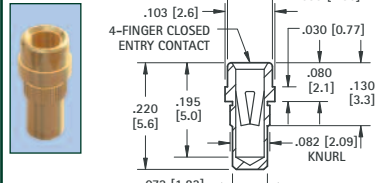

MICRO JACKS

.032 (.81) - .046 (1.17) PIN - SOLDER MOUNT

RoHS	NON-RoHS		Mtg. Hole Dia.
GOLD/GOLD	TIN/TIN	TIN/GOLD	
CAT. NO.	CAT. NO.	CAT. NO.	
1417	1437	1479	.076 (1.93)

.032 (.81) - .046 (1.17) PIN - PRESS-FIT

RoHS	NON-RoHS		Mtg. Hole Dia.
GOLD/GOLD	TIN/TIN	TIN/GOLD	
CAT. NO.	CAT. NO.	CAT. NO.	
1443	1446	1473	.078 (1.98)

.032 (.81) - .046 (1.17) PIN - PRESS-FIT

RoHS	NON-RoHS		Mtg. Hole Dia.
GOLD/GOLD	TIN/TIN	TIN/GOLD	
CAT. NO.	CAT. NO.	CAT. NO.	
1442	1445	1486	.079 (2.0)

.032 (.81) - .046 (1.17) PIN - SOLDER MOUNT

RoHS	NON-RoHS		Mtg. Hole Dia.
GOLD/GOLD	TIN/TIN	TIN/GOLD	
CAT. NO.	CAT. NO.	CAT. NO.	
1441	1444	1488	.076 (1.93)

.032 (.81) - .046 (1.17) PIN - SOLDER MOUNT

RoHS	NON-RoHS		Mtg. Hole Dia.
GOLD/GOLD	TIN/TIN	TIN/GOLD	
CAT. NO.	CAT. NO.	CAT. NO.	
1674	1675	1676	.087 (2.21)