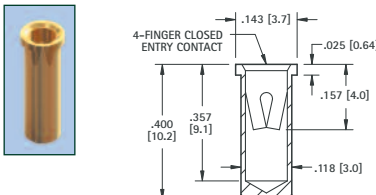

.032 (.81) - .046 (1.17) PIN - SOLDER MOUNT

RoHS	NON-RoHS		Mtg. Hole Dia.
GOLD/GOLD	TIN/TIN	TIN/GOLD	
CAT. NO.	CAT. NO.	CAT. NO.	
1677	1678	1679	.089 (2.26)

.032 (.81) - .046 (1.17) PIN - SOLDER MOUNT

RoHS	NON-RoHS		Mtg. Hole Dia.
GOLD/GOLD	TIN/TIN	TIN/GOLD	
CAT. NO.	CAT. NO.	CAT. NO.	
1414	1434	1496	.089 (2.26)

.040 (1.02) - .050 (1.27) PIN - SOLDER MOUNT

RoHS	NON-RoHS		Mtg. Hole Dia.
GOLD/GOLD	TIN/TIN	TIN/GOLD	
CAT. NO.	CAT. NO.	CAT. NO.	
1418	1438	1497	.104 (2.6)

.048 (1.22) - .064 (1.63) PIN - SOLDER MOUNT

RoHS	NON-RoHS		Mtg. Hole Dia.
GOLD/GOLD	TIN/TIN	TIN/GOLD	
CAT. NO.	CAT. NO.	CAT. NO.	
1682	1683	1684	.102 (2.6)

.065 (1.65) - .082 (2.08) PIN - SOLDER MOUNT

RoHS	NON-RoHS		Mtg. Hole Dia.
GOLD/GOLD	TIN/TIN	TIN/GOLD	
CAT. NO.	CAT. NO.	CAT. NO.	
1641A	1641B	1641C	.122 (3.1)

.065 (1.65) - .082 (2.08) PIN - SOLDER MOUNT

RoHS	NON-RoHS		Mtg. Hole Dia.
GOLD/GOLD	TIN/TIN	TIN/GOLD	
CAT. NO.	CAT. NO.	CAT. NO.	
1687	1688	1689	.146 (3.7)

.084 (2.13) - .102 (2.6) PIN - PRESS-FIT

RoHS	NON-RoHS		Mtg. Hole Dia.
GOLD/GOLD	TIN/TIN	TIN/GOLD	
CAT. NO.	CAT. NO.	CAT. NO.	
1640A	1640B	1640C	.138 (3.5)