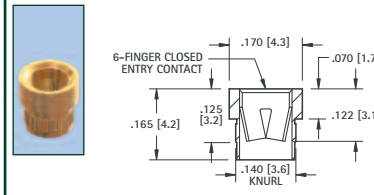

.040 (1.02) - .050 (1.27) PIN - SOLDER MOUNT

RoHS	NON-RoHS		Mtg. Hole Dia.
GOLD/GOLD	TIN/TIN	TIN/GOLD	
CAT. NO.	CAT. NO.	CAT. NO.	
1418	1438	1497	.104 (2.6)

.048 (1.22) - .064 (1.63) PIN - SOLDER MOUNT

RoHS	NON-RoHS		Mtg. Hole Dia.
GOLD/GOLD	TIN/TIN	TIN/GOLD	
CAT. NO.	CAT. NO.	CAT. NO.	
1682	1683	1684	.102 (2.6)

.065 (1.65) - .082 (2.08) PIN - SOLDER MOUNT

RoHS	NON-RoHS		Mtg. Hole Dia.
GOLD/GOLD	TIN/TIN	TIN/GOLD	
CAT. NO.	CAT. NO.	CAT. NO.	
1641A	1641B	1641C	.122 (3.1)

.065 (1.65) - .082 (2.08) PIN - SOLDER MOUNT

RoHS	NON-RoHS		Mtg. Hole Dia.
GOLD/GOLD	TIN/TIN	TIN/GOLD	
CAT. NO.	CAT. NO.	CAT. NO.	
1687	1688	1689	.146 (3.7)

.084 (2.13) - .102 (2.6) PIN - PRESS-FIT

RoHS	NON-RoHS		Mtg. Hole Dia.
GOLD/GOLD	TIN/TIN	TIN/GOLD	
CAT. NO.	CAT. NO.	CAT. NO.	
1640A	1640B	1640C	.138 (3.5)

.032 (.81) - .046 (1.17) PIN - CRIMP BARREL JACK

RoHS	NON-RoHS		Mtg. Hole Dia.
GOLD/GOLD	TIN/TIN	TIN/GOLD	
CAT. NO.	CAT. NO.	CAT. NO.	
3593	3594	3595	

IC SOCKET CONTACTS FOR .015 (.38) - .025 (.64) LEADS - PRESS-FIT