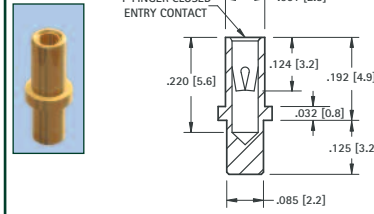

RoHS	NON-RoHS		Mtg. Hole Dia.
GOLD/GOLD	TIN/TIN	TIN/GOLD	
CAT. NO.	CAT. NO.	CAT. NO.	
1443	1446	1473	.078 (1.98)

.032 (.81) - .046 (1.17) PIN - PRESS-FIT

RoHS	NON-RoHS		Mtg. Hole Dia.
GOLD/GOLD	TIN/TIN	TIN/GOLD	
CAT. NO.	CAT. NO.	CAT. NO.	
1442	1445	1486	.079 (2.0)

.032 (.81) - .046 (1.17) PIN - SOLDER MOUNT

RoHS	NON-RoHS		Mtg. Hole Dia.
GOLD/GOLD	TIN/TIN	TIN/GOLD	
CAT. NO.	CAT. NO.	CAT. NO.	
1441	1444	1488	.076 (1.93)

.032 (.81) - .046 (1.17) PIN - SOLDER MOUNT

RoHS	NON-RoHS		Mtg. Hole Dia.
GOLD/GOLD	TIN/TIN	TIN/GOLD	
CAT. NO.	CAT. NO.	CAT. NO.	
1674	1675	1676	.087 (2.21)

.032 (.81) - .046 (1.17) PIN - SOLDER MOUNT

RoHS	NON-RoHS		Mtg. Hole Dia.
GOLD/GOLD	TIN/TIN	TIN/GOLD	
CAT. NO.	CAT. NO.	CAT. NO.	
1677	1678	1679	.089 (2.26)

.032 (.81) - .046 (1.17) PIN - SOLDER MOUNT

RoHS	NON-RoHS		Mtg. Hole Dia.
GOLD/GOLD	TIN/TIN	TIN/GOLD	
CAT. NO.	CAT. NO.	CAT. NO.	
1414	1434	1496	.089 (2.26)

.040 (1.02) - .050 (1.27) PIN - SOLDER MOUNT

RoHS	NON-RoHS		Mtg. Hole Dia.
GOLD/GOLD	TIN/TIN	TIN/GOLD	
CAT. NO.	CAT. NO.	CAT. NO.	
1418	1438	1497	.104 (2.6)

.048 (1.22) - .064 (1.63) PIN - SOLDER MOUNT

RoHS	NON-RoHS		Mtg. Hole Dia.
GOLD/GOLD	TIN/TIN	TIN/GOLD	
CAT. NO.	CAT. NO.	CAT. NO.	
1682	1683	1684	.102 (2.6)