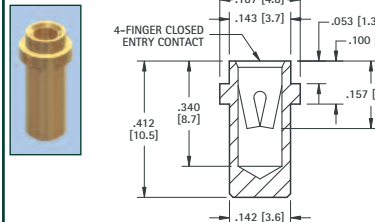

.032 (.81) - .046 (1.17) PIN - SOLDER MOUNT

RoHS	NON-RoHS		Mtg. Hole Dia.
GOLD/GOLD	TIN/TIN	TIN/GOLD	
CAT. NO.	CAT. NO.	CAT. NO.	
1677	1678	1679	.089 (2.26)

.032 (.81) - .046 (1.17) PIN - SOLDER MOUNT

RoHS	NON-RoHS		Mtg. Hole Dia.
GOLD/GOLD	TIN/TIN	TIN/GOLD	
CAT. NO.	CAT. NO.	CAT. NO.	
1414	1434	1496	.089 (2.26)

.040 (1.02) - .050 (1.27) PIN - SOLDER MOUNT

RoHS	NON-RoHS		Mtg. Hole Dia.
GOLD/GOLD	TIN/TIN	TIN/GOLD	
CAT. NO.	CAT. NO.	CAT. NO.	
1418	1438	1497	.104 (2.6)

.048 (1.22) - .064 (1.63) PIN - SOLDER MOUNT

RoHS	NON-RoHS		Mtg. Hole Dia.
GOLD/GOLD	TIN/TIN	TIN/GOLD	
CAT. NO.	CAT. NO.	CAT. NO.	
1682	1683	1684	.102 (2.6)

.065 (1.65) - .082 (2.08) PIN - SOLDER MOUNT

RoHS	NON-RoHS		Mtg. Hole Dia.
GOLD/GOLD	TIN/TIN	TIN/GOLD	
CAT. NO.	CAT. NO.	CAT. NO.	
1641A	1641B	1641C	.122 (3.1)

.065 (1.65) - .082 (2.08) PIN - SOLDER MOUNT

RoHS	NON-RoHS		Mtg. Hole Dia.
GOLD/GOLD	TIN/TIN	TIN/GOLD	
CAT. NO.	CAT. NO.	CAT. NO.	
1687	1688	1689	.146 (3.7)

.084 (2.13) - .102 (2.6) PIN - PRESS-FIT

RoHS	NON-RoHS		Mtg. Hole Dia.
GOLD/GOLD	TIN/TIN	TIN/GOLD	
CAT. NO.	CAT. NO.	CAT. NO.	
1640A	1640B	1640C	.138 (3.5)