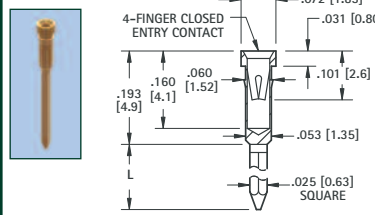

.065 (1.65) - .082 (2.08) PIN - SOLDER MOUNT

RoHS	NON-RoHS		Mtg. Hole Dia.
GOLD/GOLD	TIN/TIN	TIN/GOLD	
CAT. NO.	CAT. NO.	CAT. NO.	
1641A	1641B	1641C	.122 (3.1)

.065 (1.65) - .082 (2.08) PIN - SOLDER MOUNT

RoHS	NON-RoHS		Mtg. Hole Dia.
GOLD/GOLD	TIN/TIN	TIN/GOLD	
CAT. NO.	CAT. NO.	CAT. NO.	
1687	1688	1689	.146 (3.7)

.084 (2.13) - .102 (2.6) PIN - PRESS-FIT

RoHS	NON-RoHS		Mtg. Hole Dia.
GOLD/GOLD	TIN/TIN	TIN/GOLD	
CAT. NO.	CAT. NO.	CAT. NO.	
1640A	1640B	1640C	.138 (3.5)

.032 (.81) - .046 (1.17) PIN - CRIMP BARREL JACK

RoHS	NON-RoHS		Mtg. Hole Dia.
GOLD/GOLD	TIN/TIN	TIN/GOLD	
CAT. NO.	CAT. NO.	CAT. NO.	
3593	3594	3595	

IC SOCKET CONTACTS FOR .015 (.38) - .025 (.64) LEADS - PRESS-FIT

RoHS	NON-RoHS		L Length	Mtg. Hole Dia.
GOLD/GOLD	TIN/TIN	TIN/GOLD		
CAT. NO.	CAT. NO.	CAT. NO.		
3501	3505	3504	.360 (9.2)	.057
3502	3506	3508	.510 (13.0)	(1.45)

RoHS	NON-RoHS		Mtg. Hole Dia.
GOLD/GOLD	TIN/TIN	TIN/GOLD	
CAT. NO.	CAT. NO.	CAT. NO.	
3503	3507	3509	.057 (1.45)