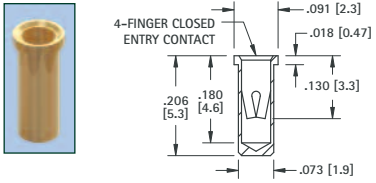

MICRO JACKS

.032 (.81) - .046 (1.17) PIN - SOLDER MOUNT

RoHS	NON-RoHS		Mtg. Hole Dia.
GOLD/GOLD	TIN/TIN	TIN/GOLD	
CAT. NO.	CAT. NO.	CAT. NO.	
1417	1437	1479	.076 (1.93)

.032 (.81) - .046 (1.17) PIN - PRESS-FIT

RoHS	NON-RoHS		Mtg. Hole Dia.
GOLD/GOLD	TIN/TIN	TIN/GOLD	
CAT. NO.	CAT. NO.	CAT. NO.	
1443	1446	1473	.078 (1.98)

.032 (.81) - .046 (1.17) PIN - PRESS-FIT

RoHS	NON-RoHS		Mtg. Hole Dia.
GOLD/GOLD	TIN/TIN	TIN/GOLD	
CAT. NO.	CAT. NO.	CAT. NO.	
1442	1445	1486	.079 (2.0)

.032 (.81) - .046 (1.17) PIN - SOLDER MOUNT

RoHS	NON-RoHS		Mtg. Hole Dia.
GOLD/GOLD	TIN/TIN	TIN/GOLD	
CAT. NO.	CAT. NO.	CAT. NO.	
1441	1444	1488	.076 (1.93)

.032 (.81) - .046 (1.17) PIN - SOLDER MOUNT

RoHS	NON-RoHS		Mtg. Hole Dia.
GOLD/GOLD	TIN/TIN	TIN/GOLD	
CAT. NO.	CAT. NO.	CAT. NO.	
1674	1675	1676	.087 (2.21)