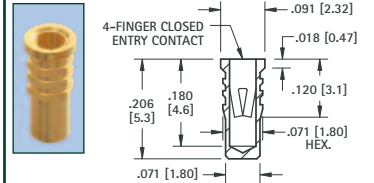

MICRO JACKS

.032 (.81) - .046 (1.17) PIN - SOLDER MOUNT

RoHS	NON-RoHS		Mtg. Hole Dia.
GOLD/GOLD	TIN/TIN	TIN/GOLD	
CAT. NO.	CAT. NO.	CAT. NO.	
1417	1437	1479	.076 (1.93)

.032 (.81) - .046 (1.17) PIN - PRESS-FIT

RoHS	NON-RoHS		Mtg. Hole Dia.
GOLD/GOLD	TIN/TIN	TIN/GOLD	
CAT. NO.	CAT. NO.	CAT. NO.	
1443	1446	1473	.078 (1.98)

.032 (.81) - .046 (1.17) PIN - PRESS-FIT

RoHS	NON-RoHS		Mtg. Hole Dia.
GOLD/GOLD	TIN/TIN	TIN/GOLD	
CAT. NO.	CAT. NO.	CAT. NO.	
1442	1445	1486	.079 (2.0)

.032 (.81) - .046 (1.17) PIN - SOLDER MOUNT

RoHS	NON-RoHS		Mtg. Hole Dia.
GOLD/GOLD	TIN/TIN	TIN/GOLD	
CAT. NO.	CAT. NO.	CAT. NO.	
1441	1444	1488	.076 (1.93)

.032 (.81) - .046 (1.17) PIN - SOLDER MOUNT

RoHS	NON-RoHS		Mtg. Hole Dia.
GOLD/GOLD	TIN/TIN	TIN/GOLD	
CAT. NO.	CAT. NO.	CAT. NO.	
1674	1675	1676	.087 (2.21)