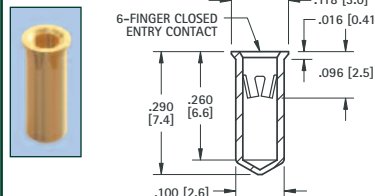

.032 (.81) - .046 (1.17) PIN - SOLDER MOUNT

RoHS	NON-RoHS		Mtg. Hole Dia.
GOLD/GOLD	TIN/TIN	TIN/GOLD	
CAT. NO.	CAT. NO.	CAT. NO.	
1441	1444	1488	.076 (1.93)

.032 (.81) - .046 (1.17) PIN - SOLDER MOUNT

RoHS	NON-RoHS		Mtg. Hole Dia.
GOLD/GOLD	TIN/TIN	TIN/GOLD	
CAT. NO.	CAT. NO.	CAT. NO.	
1674	1675	1676	.087 (2.21)

.032 (.81) - .046 (1.17) PIN - SOLDER MOUNT

RoHS	NON-RoHS		Mtg. Hole Dia.
GOLD/GOLD	TIN/TIN	TIN/GOLD	
CAT. NO.	CAT. NO.	CAT. NO.	
1677	1678	1679	.089 (2.26)

.032 (.81) - .046 (1.17) PIN - SOLDER MOUNT

RoHS	NON-RoHS		Mtg. Hole Dia.
GOLD/GOLD	TIN/TIN	TIN/GOLD	
CAT. NO.	CAT. NO.	CAT. NO.	
1414	1434	1496	.089 (2.26)

.040 (1.02) - .050 (1.27) PIN - SOLDER MOUNT

RoHS	NON-RoHS		Mtg. Hole Dia.
GOLD/GOLD	TIN/TIN	TIN/GOLD	
CAT. NO.	CAT. NO.	CAT. NO.	
1418	1438	1497	.104 (2.6)

.048 (1.22) - .064 (1.63) PIN - SOLDER MOUNT

RoHS	NON-RoHS		Mtg. Hole Dia.
GOLD/GOLD	TIN/TIN	TIN/GOLD	
CAT. NO.	CAT. NO.	CAT. NO.	
1682	1683	1684	.102 (2.6)

.065 (1.65) - .082 (2.08) PIN - SOLDER MOUNT

RoHS	NON-RoHS		Mtg. Hole Dia.
GOLD/GOLD	TIN/TIN	TIN/GOLD	
CAT. NO.	CAT. NO.	CAT. NO.	
1641A	1641B	1641C	.122 (3.1)

.065 (1.65) - .082 (2.08) PIN - SOLDER MOUNT