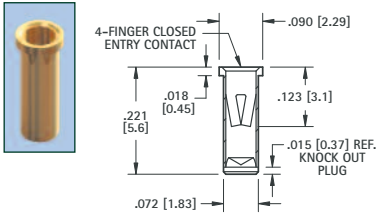

MICRO JACKS

.032 (.81) - .046 (1.17) PIN - SOLDER MOUNT

RoHS	NON-RoHS		Mtg. Hole Dia.
GOLD/GOLD	TIN/TIN	TIN/GOLD	
CAT. NO.	CAT. NO.	CAT. NO.	
1417	1437	1479	.076 (1.93)

.032 (.81) - .046 (1.17) PIN - PRESS-FIT

RoHS	NON-RoHS		Mtg. Hole Dia.
GOLD/GOLD	TIN/TIN	TIN/GOLD	
CAT. NO.	CAT. NO.	CAT. NO.	
1443	1446	1473	.078 (1.98)

.032 (.81) - .046 (1.17) PIN - PRESS-FIT

RoHS	NON-RoHS		Mtg. Hole Dia.
GOLD/GOLD	TIN/TIN	TIN/GOLD	
CAT. NO.	CAT. NO.	CAT. NO.	
1442	1445	1486	.079 (2.0)

.032 (.81) - .046 (1.17) PIN - SOLDER MOUNT

RoHS	NON-RoHS		Mtg. Hole Dia.
GOLD/GOLD	TIN/TIN	TIN/GOLD	
CAT. NO.	CAT. NO.	CAT. NO.	
1441	1444	1488	.076 (1.93)

.032 (.81) - .046 (1.17) PIN - SOLDER MOUNT

RoHS	NON-RoHS		Mtg. Hole Dia.
GOLD/GOLD	TIN/TIN	TIN/GOLD	
CAT. NO.	CAT. NO.	CAT. NO.	
1674	1675	1676	.087 (2.21)