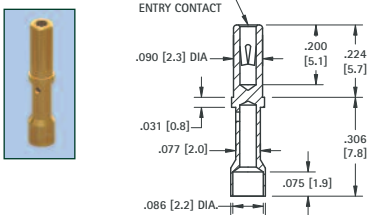

.040 (1.02) - .050 (1.27) PIN - SOLDER MOUNT

RoHS	NON-RoHS		Mtg. Hole Dia.
GOLD/GOLD	TIN/TIN	TIN/GOLD	
CAT. NO.	CAT. NO.	CAT. NO.	
1418	1438	1497	.104 (2.6)

.048 (1.22) - .064 (1.63) PIN - SOLDER MOUNT

RoHS	NON-RoHS		Mtg. Hole Dia.
GOLD/GOLD	TIN/TIN	TIN/GOLD	
CAT. NO.	CAT. NO.	CAT. NO.	
1682	1683	1684	.102 (2.6)

.065 (1.65) - .082 (2.08) PIN - SOLDER MOUNT

RoHS	NON-RoHS		Mtg. Hole Dia.
GOLD/GOLD	TIN/TIN	TIN/GOLD	
CAT. NO.	CAT. NO.	CAT. NO.	
1641A	1641B	1641C	.122 (3.1)

.065 (1.65) - .082 (2.08) PIN - SOLDER MOUNT

RoHS	NON-RoHS		Mtg. Hole Dia.
GOLD/GOLD	TIN/TIN	TIN/GOLD	
CAT. NO.	CAT. NO.	CAT. NO.	
1687	1688	1689	.146 (3.7)

.084 (2.13) - .102 (2.6) PIN - PRESS-FIT

RoHS	NON-RoHS		Mtg. Hole Dia.
GOLD/GOLD	TIN/TIN	TIN/GOLD	
CAT. NO.	CAT. NO.	CAT. NO.	
1640A	1640B	1640C	.138 (3.5)

.032 (.81) - .046 (1.17) PIN - CRIMP BARREL JACK

RoHS	NON-RoHS		Mtg. Hole Dia.
GOLD/GOLD	TIN/TIN	TIN/GOLD	
CAT. NO.	CAT. NO.	CAT. NO.	
3593	3594	3595	

IC SOCKET CONTACTS FOR .015 (.38) - .025 (.64) LEADS - PRESS-FIT