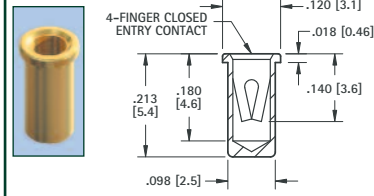

.032 (.81) - .046 (1.17) PIN - SOLDER MOUNT

RoHS	NON-RoHS		Mtg. Hole Dia.
GOLD/GOLD	TIN/TIN	TIN/GOLD	
CAT. NO.	CAT. NO.	CAT. NO.	
1441	1444	1488	.076 (1.93)

.032 (.81) - .046 (1.17) PIN - SOLDER MOUNT

RoHS	NON-RoHS		Mtg. Hole Dia.
GOLD/GOLD	TIN/TIN	TIN/GOLD	
CAT. NO.	CAT. NO.	CAT. NO.	
1674	1675	1676	.087 (2.21)

.032 (.81) - .046 (1.17) PIN - SOLDER MOUNT

RoHS	NON-RoHS		Mtg. Hole Dia.
GOLD/GOLD	TIN/TIN	TIN/GOLD	
CAT. NO.	CAT. NO.	CAT. NO.	
1677	1678	1679	.089 (2.26)

.032 (.81) - .046 (1.17) PIN - SOLDER MOUNT

RoHS	NON-RoHS		Mtg. Hole Dia.
GOLD/GOLD	TIN/TIN	TIN/GOLD	
CAT. NO.	CAT. NO.	CAT. NO.	
1414	1434	1496	.089 (2.26)

.040 (1.02) - .050 (1.27) PIN - SOLDER MOUNT

RoHS	NON-RoHS		Mtg. Hole Dia.
GOLD/GOLD	TIN/TIN	TIN/GOLD	
CAT. NO.	CAT. NO.	CAT. NO.	
1418	1438	1497	.104 (2.6)

.048 (1.22) - .064 (1.63) PIN - SOLDER MOUNT

RoHS	NON-RoHS		Mtg. Hole Dia.
GOLD/GOLD	TIN/TIN	TIN/GOLD	
CAT. NO.	CAT. NO.	CAT. NO.	
1682	1683	1684	.102 (2.6)