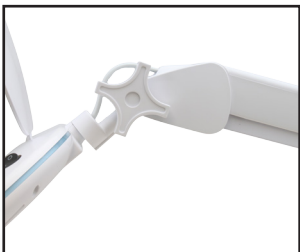

# Mighty Vue Slim 5 Diopter LED Magnifying Lamp

with brightness control

- 4.5"x6" crystal-clear 5-Diopter glass lens
- 2.25x Magnification
- Distortion-free viewing

- 60 super-bright ultra-efficient SMD LED lights
- LED lifespan: 20,000 hours
- Illumination: Max 800lm

- Adjustable tension knob
- Set lamp position and tighten
- Stays in place in any position

Aven's Mighty Vue Slim LED Magnifying Lamp features 60 super-bright ultra-efficient LED lights. Comes equipped with a rectangular 4.5 x 6 inch crystal-clear glass lens to provide 360° distortion-free viewing. The sleek lamp head is mounted to a 34 inch spring-balanced arm with an adjustment knob. Set your position and lock it in.

MIGHTY VUE SLIM 5 DIOPTER LED MAGNIFYING LAMP	
<b>ITEM NUMBER</b>	26505-MX5
<b>LUMEN</b>	Max: 800lm
<b>LENS</b>	4.5" x 6" 5-Diopter (2.25x magnification)
<b>ILLUMINATION</b>	60 SMD LEDs
<b>POWER ADAPTER</b>	INPUT: 100-240V AC 50~60Hz OUTPUT: 20V 600mA
<b>POWER CONSUMPTION</b>	1~9W
<b>ARM</b>	34", Covered Spring Arm, Heavy-Duty Table Clamp, Power Adapter
<b>PACKAGE CONTENTS</b>	Mighty Vue MX5 Lamp, Heavy-Duty Table Clamp, Power Adapter

### Crystal Clear Lens

- 4 inch round glass lens
- 5 Diopter (2.25x magnification)
- Removable for easy replacement