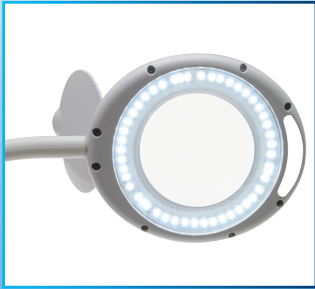

LED Illumination

- 36 SMD LED lights
- Super bright illumination
- Low power consumption