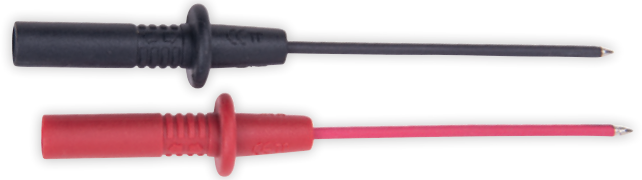

TECHNICAL DATA

R1140

Model R1130 Test Probe Set, Banana Style

- Banana-style spring contacts
- Dimensions: Length: 4.7" (120mm), Tip: 0.8" (19mm)
- 1000V, 10A
- CAT III. 1000V, CAT IV. 600V
- CE certified
- Includes protective caps

Model R1000 Safety Test Lead Set

- Compatible with all instruments, test probes and clips that accept 0.16" (4mm) diameter shrouded banana connectors
- Stainless steel tips
- Lead length: 48" (1.2m)
- Probe tip length: 0.2" (5mm)
- Probe tip diameter: 0.08" (2mm)
- Cat. II 1000V, Cat. III 1000V and Cat. IV 600V safety ratings
- 10A Maximum

Model R1140 Electronic Test Probe Set, Sharp Point

- Sharp point and long probe designed for electronic testing
- Dimensions: Length: 4.5" (113mm), Tip: 0.2" (4mm)
- CAT II. 1000V

Model R1220 Alligator Clip Set

- Dimensions: Jaw: 0.4" (11mm)
- Insulated with flexible boots
- Accepts standard 4mm diameter test leads
- 1000V, 10A
- CAT III. 1000V
- CE certified

Continued...