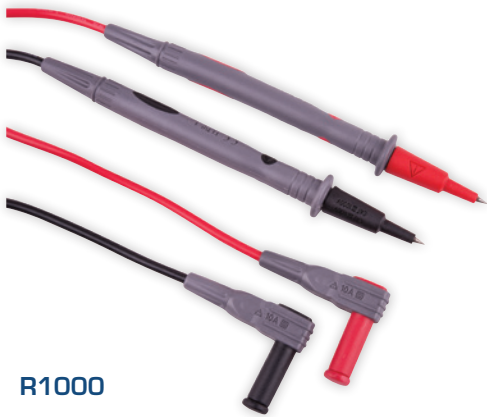

TECHNICAL DATA

R1000

Model R1130 Test Probe Set, Banana Style

- Banana-style spring contacts
- Dimensions: Length: 4.7" (120mm), Tip: 0.8" (19mm)
- 1000V, 10A
- CAT III. 1000V, CAT IV. 600V
- CE certified
- Includes protective caps

Model R1000 Safety Test Lead Set

- Compatible with all instruments, test probes and clips that accept 0.16" (4mm) diameter shrouded banana connectors
- Stainless steel tips
- Lead length: 48" (1.2m)
- Probe tip length: 0.2" (5mm)
- Probe tip diameter: 0.08" (2mm)
- Cat. II 1000V, Cat. III 1000V and Cat. IV 600V safety ratings
- 10A Maximum

Model R1140 Electronic Test Probe Set, Sharp Point

- Sharp point and long probe designed for electronic testing
- Dimensions: Length: 4.5" (113mm), Tip: 0.2" (4mm)
- CAT II. 1000V

Model R1220 Alligator Clip Set

- Dimensions: Jaw: 0.4" (11mm)
- Insulated with flexible boots
- Accepts standard 4mm diameter test leads
- 1000V, 10A
- CAT III. 1000V
- CE certified

Continued...