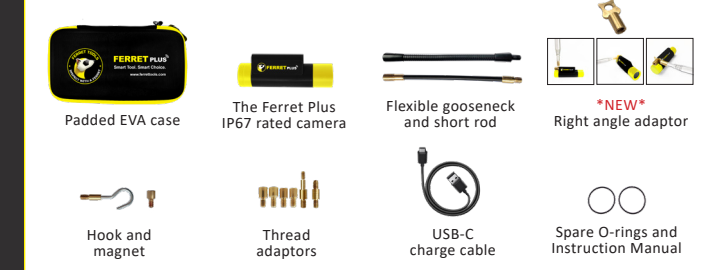

FERRET PLUS KIT INCLUDES: