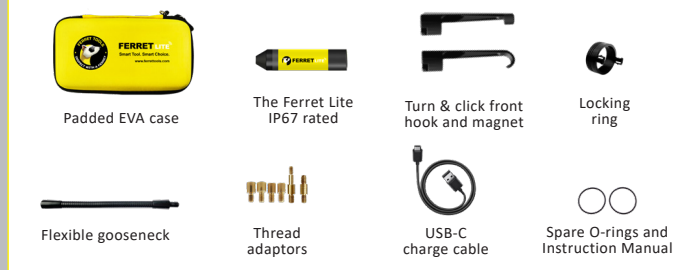

NEW RANGE

FERRET LITE

The Ferret Lite is a general purpose high quality inspection camera that gives eyes inside hard to reach locations. If you like to keep things simple & don't need all the bells and whistles, the Ferret Lite is the ideal cost-effective solution to help on the job or at home.

FEATURES:

- **Built-in WiFi hotspot, wireless & rechargeable**
  Provides a high resolution live stream with a wireless range of up to 50' (15m)
- **Free & easy to use app**
  Easy to use, intuitive Free Ferret App allows control over the camera
- **720p HD Streaming**
  Crisp clear images with 720p high resolution provides
- **Digital Zoom Function**
  View objects closer with the Ferret App digital zoom
- **Adjustable bright white LEDs**
  Bright white LEDs help investigate, locate, diagnose & fix problems
- **NEW Ferret always up viewing mode**
  In the Ferret App setting screen select to have the image view either normal mode or always up mode

FERRET LITE KIT INCLUDES: