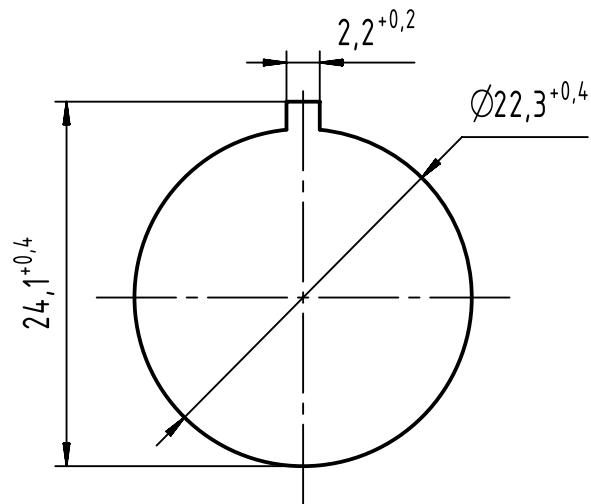

PANEL CUT DIMENSIONS

	All rights reserved Department EC PD - RO	All Dimensions in mm Original Size DIN A4		Scale 2:1	Free size tol.	Ref. Sub.
		Created by TAMAS	Inspected by AVRAM	Standardisation HOFFMANN	Date 2016-11-25	State Final Release
HARTING Electronics GmbH D-32339 Espelkamp		Title har-port HDMI PFT silver			Doc-Key / ECM-Nr. 100611295/UGD/000/B 500000111080	
		Type TB	Number 09454521010		Rev. B	Page 1/1